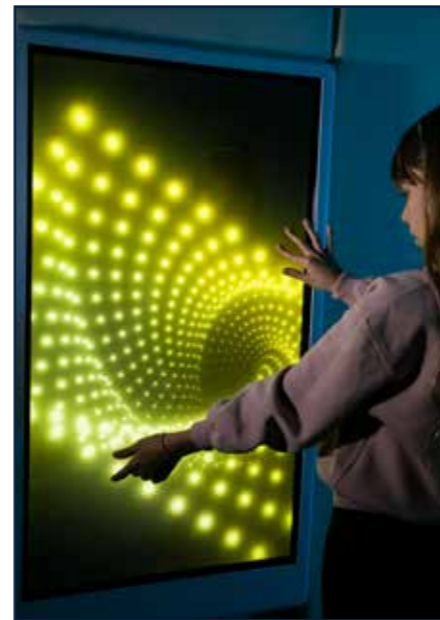

Intellipanel - Infinity

Depth and patterns that respond to the user

What it does

Replaces static infinity effects with dynamic, touch-responsive visuals producing an exciting effect.

Interaction

- Pattern density control
- Speed adjustment
- Shape manipulation
- Multiple dynamic modes
- Includes at least 7 interaction modes

Why this matters

Transforms a passive visual into an immersive experience.

Calming versatility

- Passive colour speed
- Light emitting speed
- No of lights
- Controlled through simple on-screen interaction

Outcomes

- Visual focus
- Tracking
- Engagement
- Sensory regulation

Intellipanel - Particles

Open-ended interaction with maximum flexibility

What it does

A fully interactive surface with multiple interactive shapes and features.