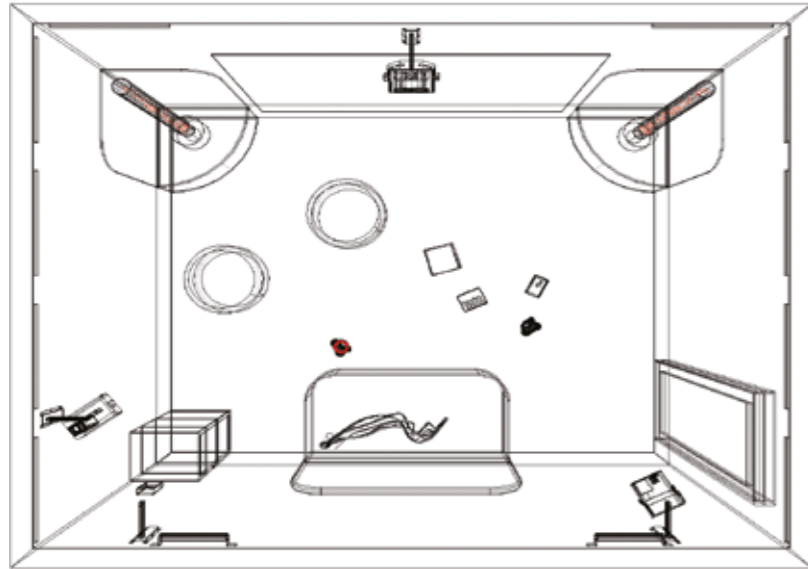

MiLE

The controllable immersive sensory room

It's a calming sensory room, stimulating sensory room, and interactive sensory room - all rolled into one! The unique, ultimate controllable immersive experience, the user can wirelessly control the light, sound, vibration, fog, aromas and videos. The MiLE allows you to create scenarios on any theme to reward or calm a user. Create a reward that encourages a user to activate a switch or make a personalised theme designed to relax and calm.

Uses

Calming, Cause and Effect, Colour Recognition, Communication Skills, Concentration, De-escalation, Development of Choice, Distraction Therapy, Emotional Development, Fine Motor Skills, Gross Motor Skills, Hand/Eye Coordination, Interaction & Relaxation, Number Recognition, Physical Skills, Reminiscence, Shape Recognition, Social Interaction, Sound/Music Therapy, Storytelling, Switching Skills, Theming, Tracking Skills, Turn-Taking, Tactile.

For a full list of items included in this package, please see pages 76-83.