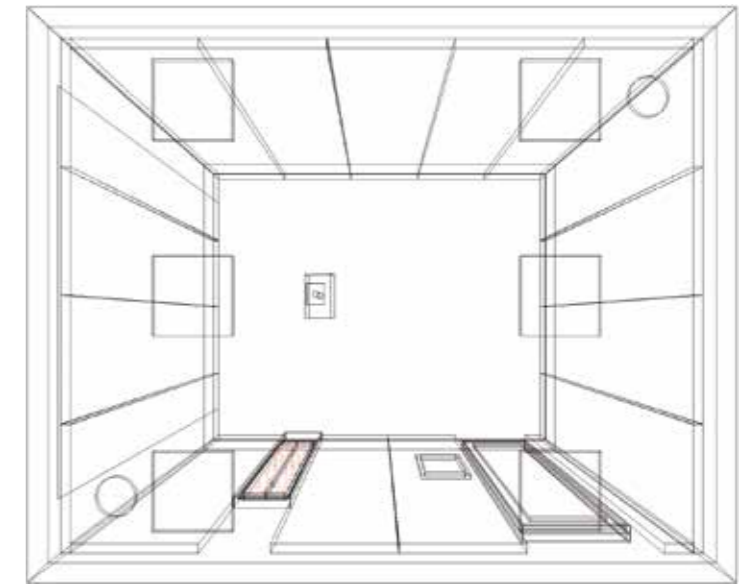

Uses

Calming, Communication Skills, De-escalation, Distraction Therapy, Reminiscence.

For a full list of items included in this package, please see pages 76-83.

Soma

The sensory integration room

Develop a well-rounded range of sensory integration skills for use in the real world with this package. The wide variety of physical challenges offered by this equipment teaches users to process and organise proprioceptive inputs to enable them to interact effectively with their environment. As well as promoting balance and coordination, the bridge can be turned upside-down into a rocking arch to enable users to feel the pull of gravity and develop movement perception. And the body roller provides deep pressure therapy and helps users to relax as they crawl between the tension-adjustable, fully padded rollers.