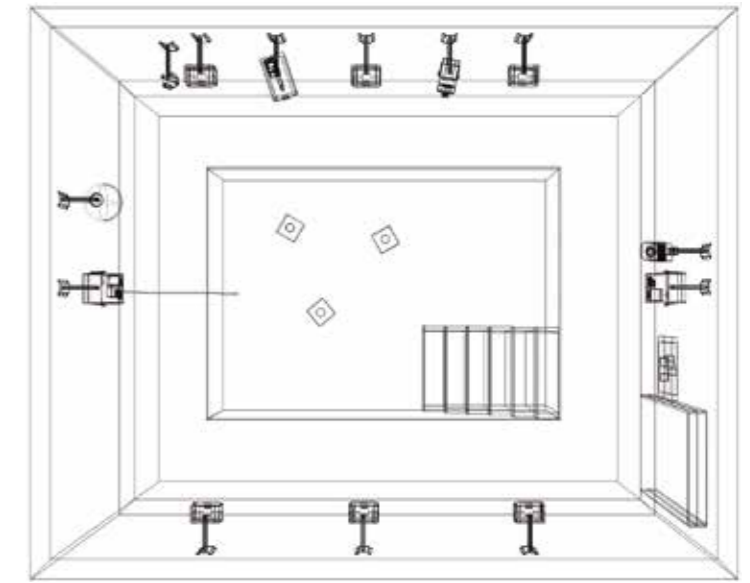

Poseidon

The computer-controlled sensory pool

Transform your pool into a spectacular performance of sound and light, controllable through our IP-rated low voltage touchscreen suitable for pool environments. The IRiS software is packed full of themes designed for learning, calming and reminiscence, each of which can be controlled by the user with one of the wireless floating switches. A superb atmosphere for theming, storytelling, social interaction and above all, fun!

Uses

Cause and Effect, Colour Recognition, Development of Choice, Gross Motor Skills, Hand/Eye Coordination, Interaction & Relaxation, Number Recognition, Physical Skills, Shape Recognition, Social Interaction, Switching Skills, Theming, Tracking Skills.

For a full list of items included in this package, please see pages 76-83.