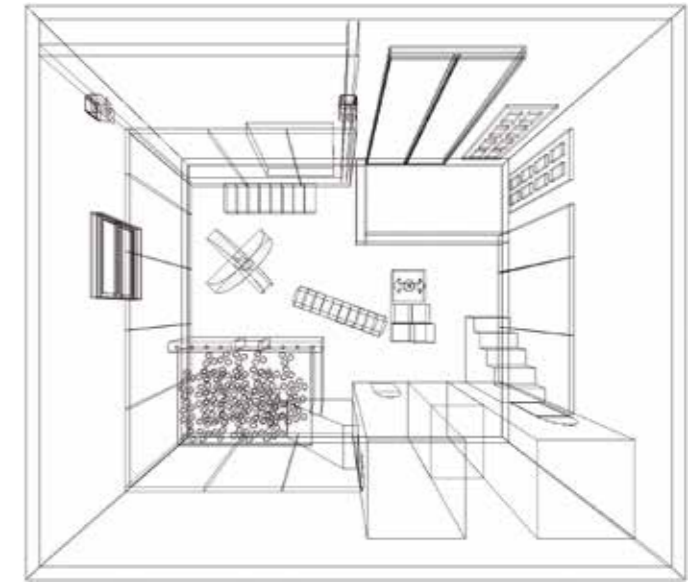

Newtonia

The challenging soft play room

The incorporation of interactive soft play in this room transforms it into a world of sensory adventure. From the movement of the wobble board and see-saw, to the interactive slide that makes a sound as you use it to enter the colour-changing ball pool; the rewards for interaction mean that users will be more likely to engage with the environment, thereby continuing to practice their gross motor skills and so further develop their vestibular and proprioceptive senses. All Experia Soft Play is made to order in your choice of colours, please see pages 92-93.

Uses

Balance, Colour Recognition, Communication Skills, Gross Motor Skills, Hand/Eye Coordination, Physical, Switching Skills.

For a full list of items included in this package, please see pages 76-83.