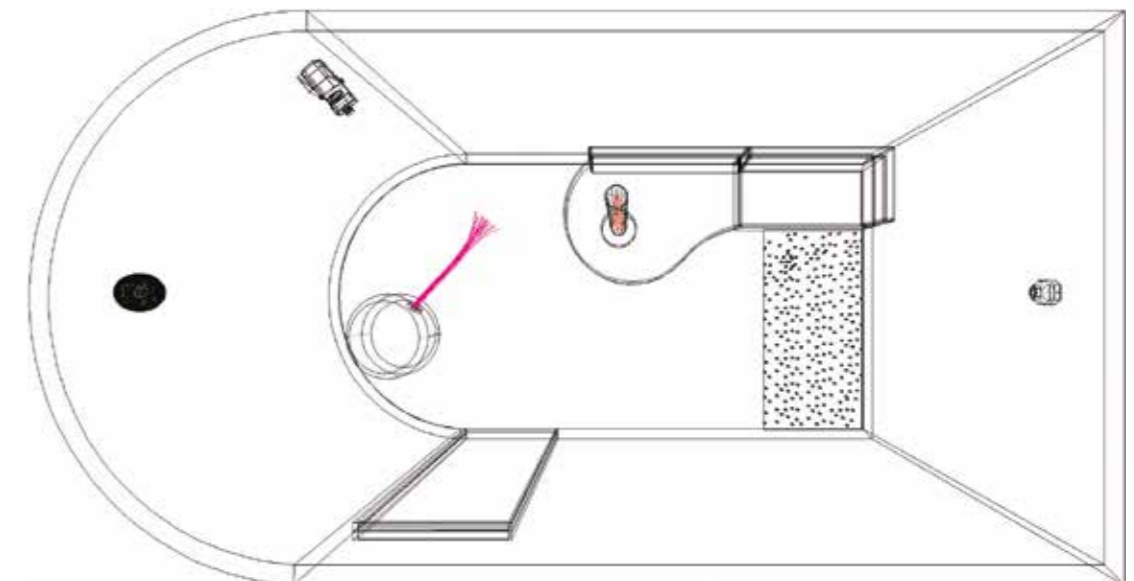

Wabi-Sabi

The calming sensory room

This safe haven is ideal for relaxation and de-escalation or just to process thoughts when life becomes overwhelming. The room features a choice of places to sit or lie, each with their own calming product with which to interact. Whether you prefer the stability of the specially designed bubble tube plinth, the cocooning effect of the fibre-optic softie, or the freedom of the floor and the fibre-optic carpet, the choice is yours.

Uses

Calming, De-escalation, Emotional Development.

For a full list of items included in this package, please see pages 76-83.