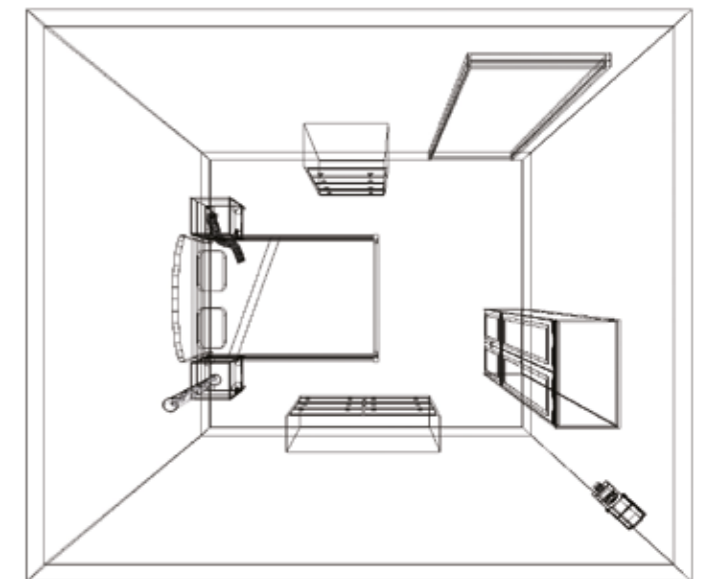

Uses

Calming, De-escalation.

For a full list of items included in this package, please see pages 76-83.

Brahman

The teenagers' hangout: the sensory lounge

Designed specifically for young adults and teenagers, this stylish room package offers a more age-appropriate sensory solution for teenage users who need their own sensory space, distinct from the childish associations with some sensory rooms. Thanks to the iConverter, all the iRiS equipment in the room, from the infinity coffee tables, which endlessly reflect any object you place on them, to the vibro plinth, giant bubble wall, and stylish LED ceiling shapes, can all be controlled from an iPad or iPhone, using one of the 12 different modes on the free Experia app... And the Bluetooth-enabled wall-mounted stereo speakers allow users to play their own choice of music.