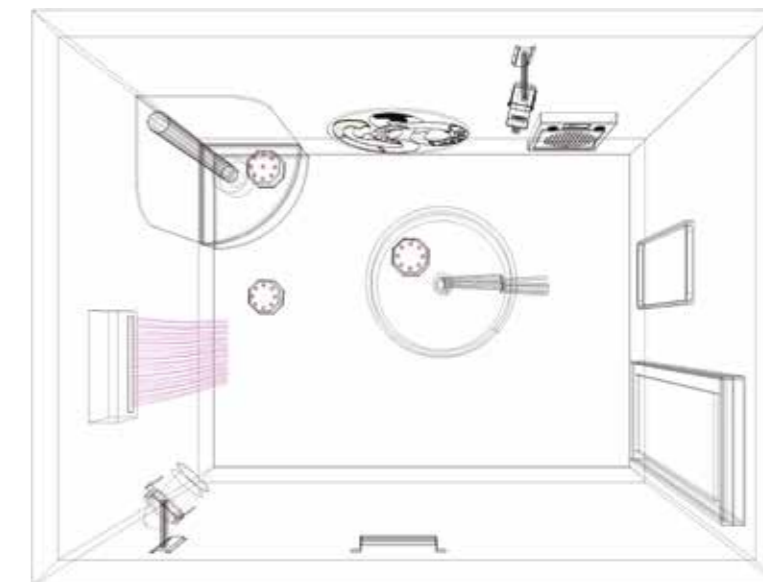

Chiaroscuro

The UV dark room

This package's UV glow and contrasting colours provide an exciting sensory experience suitable for all users, including those with visual impairments. The variety of textures on the UV tactile disc are great for low vision users, and also help develop an understanding of different textures in those both hyper- and hypo-sensitive to touch. With a UV take on some of our most popular sensory products, this room also comes with a black pop-up tent in which to hide away with the resource box's light-up toys and maximise their effects.

Uses

Cause and Effect, Colour Recognition, Concentration, Development of Choice, Fine Motor Skills, Gross Motor Skills, Hand/Eye Coordination, Interaction & Relaxation, Number Recognition, Social Interaction, Storytelling, Switching Skills, Theming, Tracking Skills, Turn-Taking, Tactile.

For a full list of items included in this package, please see pages 76-83.