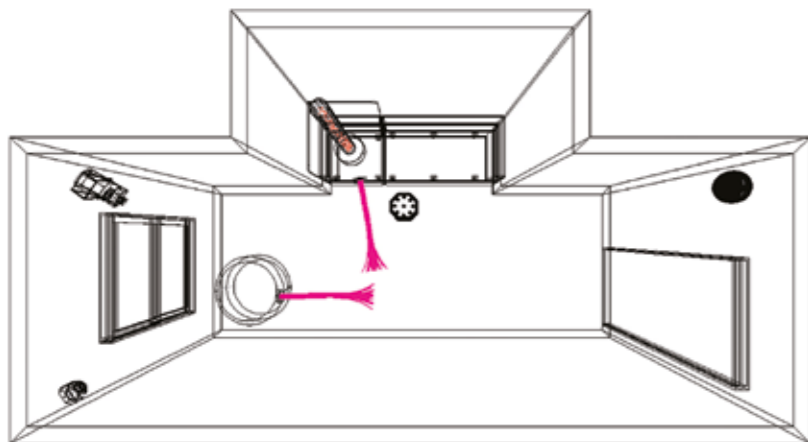

Uses

Cause and Effect, Colour Recognition, Development of Choice, Fine Motor Skills, Interaction & Relaxation, Social Interaction, Storytelling, Switching Skills, Theming, Turn-Taking.

For a full list of items included in this package, please see pages 76-83.