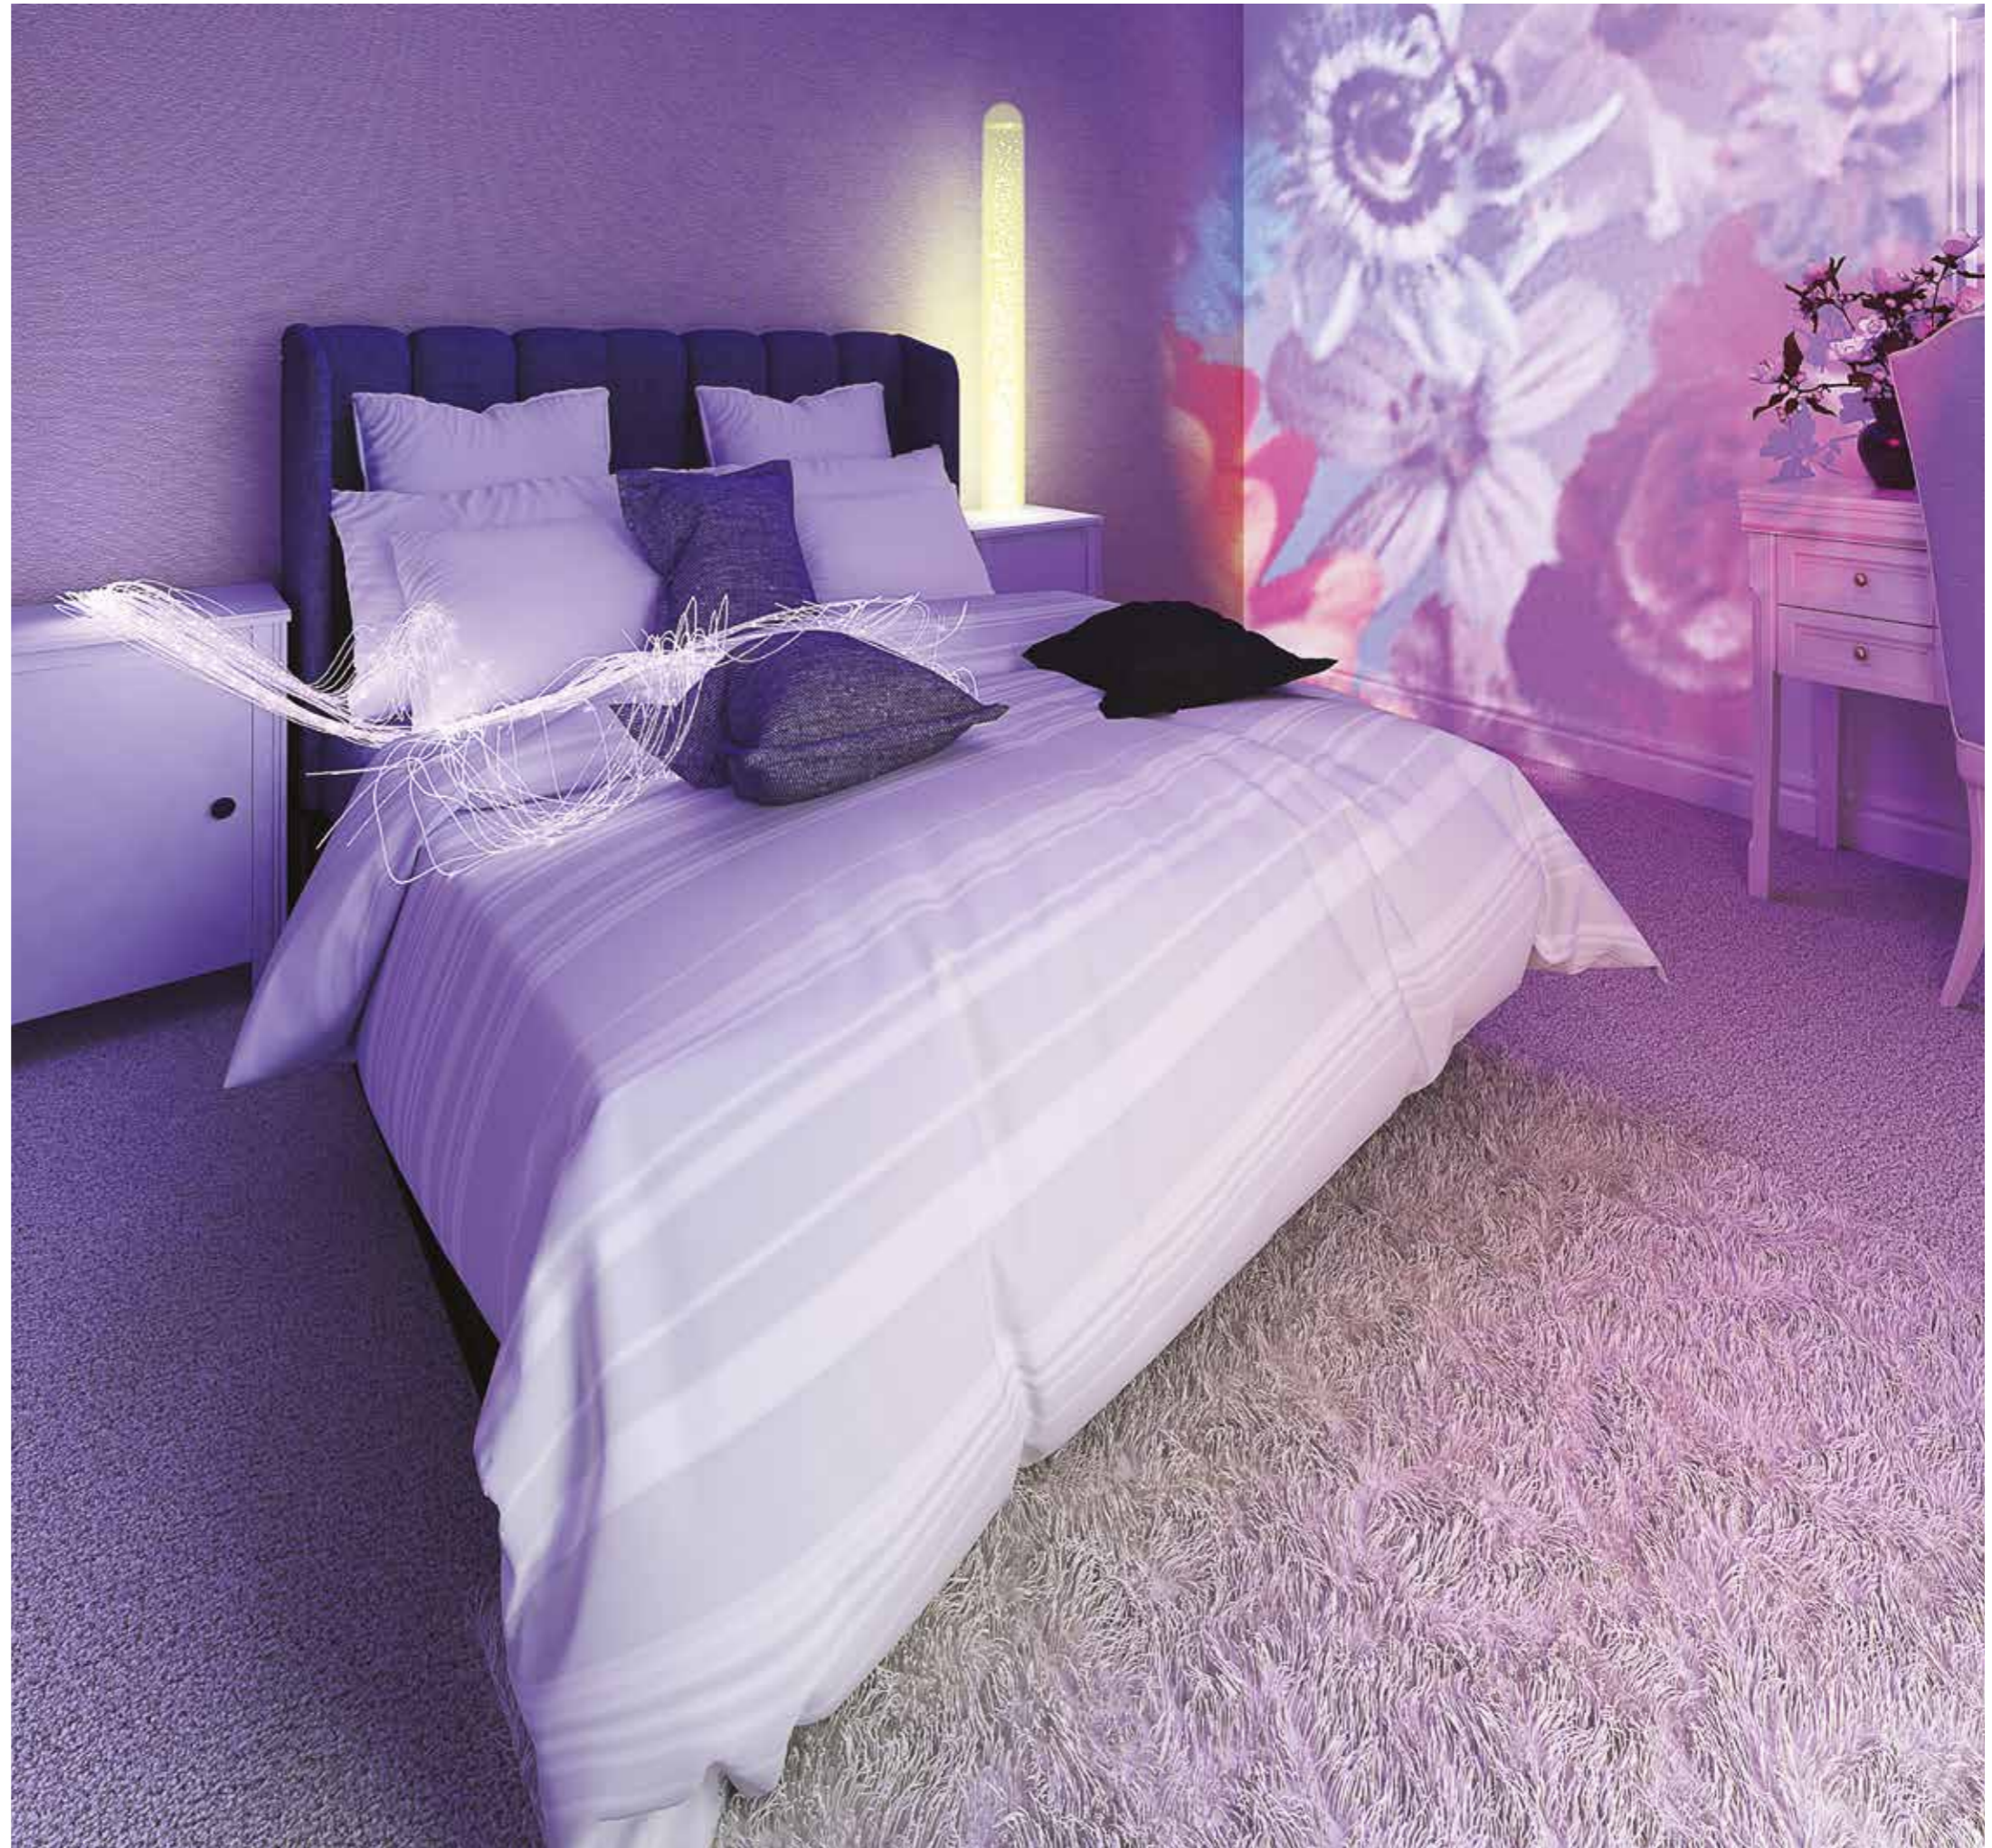

Uses

Calming, De-escalation.

For a full list of items included in this package, please see pages 76-83.