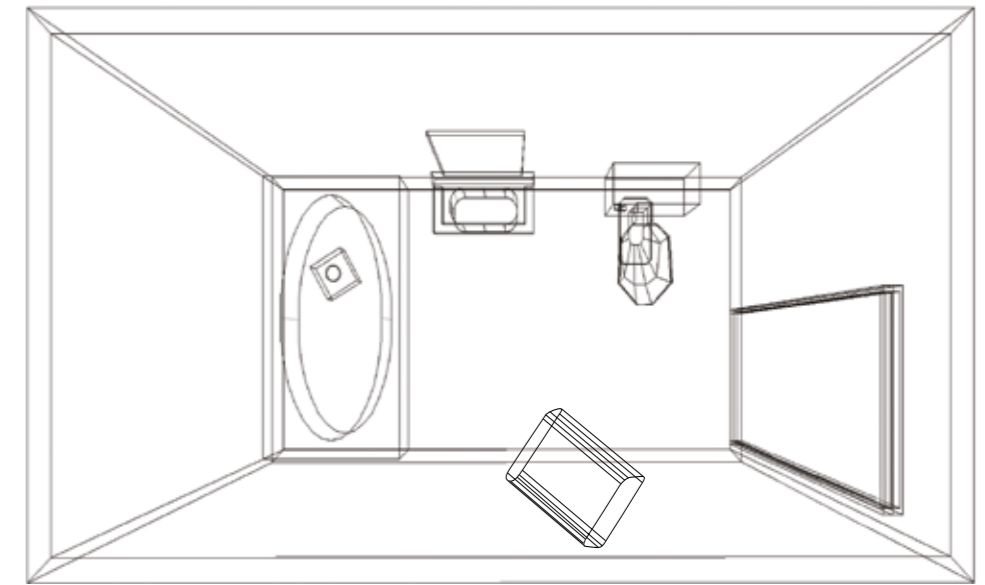

Sulis

The sensory bathroom

Bathtime is a great opportunity to provide rest and relaxation, helping muscles to relax and reducing pain. When combined with the colour changing lights and shapes of this bathroom package, the effect is dramatically enhanced. Alternatively, for those who find bath time extremely stressful, the distraction of the interactive colour and shape changes can be invaluable in reducing tension and anxiety.

Uses

Calming, Cause and Effect, Colour Recognition, Distraction Therapy, Gross Motor Skills, Shape Recognition, Theming.

For a full list of items included in this package, please see pages 76-83.