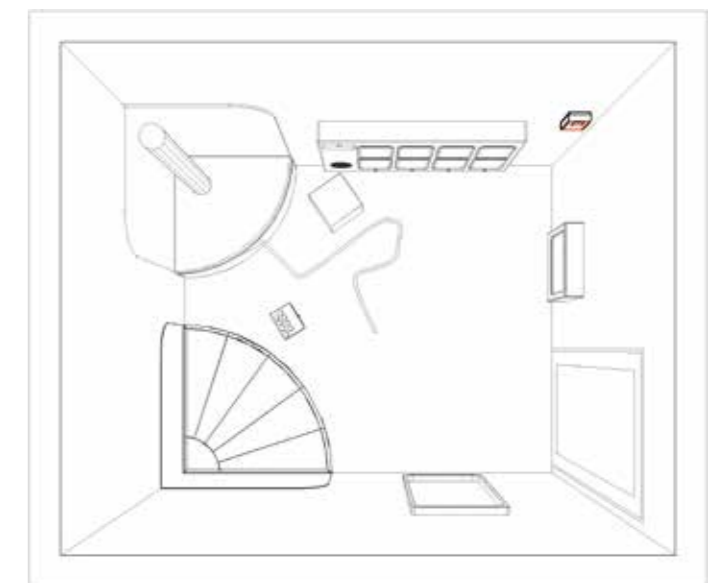

Yinyáng

The low vision sensory room

Ideal for those with a visual impairment, this package features soft furniture with contrasting colours and wireless control of the bubble tube, fibre optics and more. Bright and vibrant colours are seen when products are exposed to UV light giving a stark response. This package provides visual challenges and eye-catching fun that inspires visual interaction and development.

Uses

Cause and Effect, Communication Skills, Concentration, De-escalation, Hand/Eye Coordination, Interaction & Relaxation, Switching Skills.

For a full list of items included in this package, please see pages 76-83.