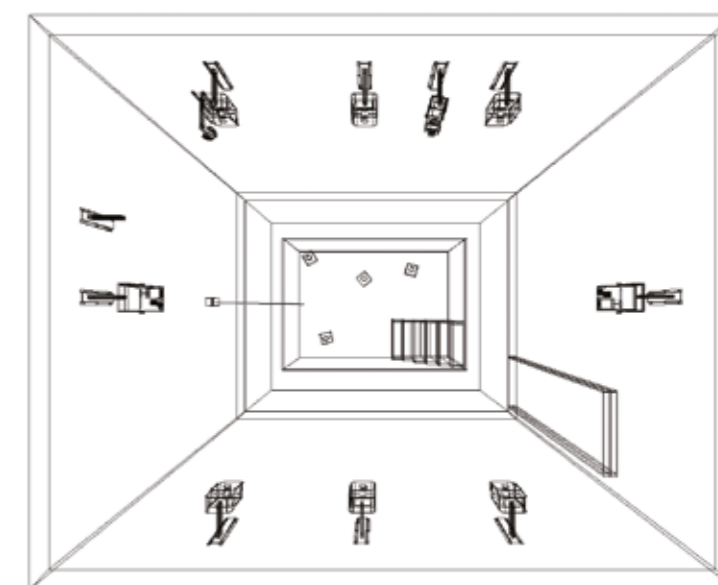

Atlantis

The sensory pool

Transform your pool into a multisensory experience with this package, making hydrotherapy and movement development more engaging with a variety of lighting and projection effects. Develop gross motor and physical skills in an exciting, stimulating environment which is fully controlled by the user through the wireless floating switches.

Uses

Cause and Effect, Colour Recognition, Development of Choice, Gross Motor Skills, Interaction & Relaxation, Physical Skills, Shape Recognition, Switching Skills, Theming, Tracking Skills.

For a full list of items included in this package, please see pages 76-83.