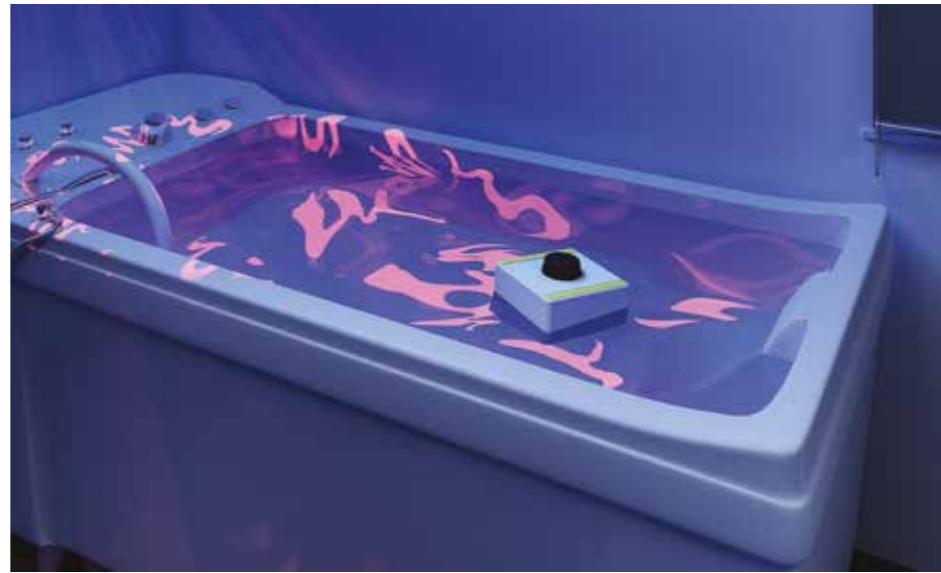

Sulis

The sensory bathroom

Bathtime is a great opportunity to provide rest and relaxation, helping muscles to relax and reducing pain. When combined with the colour changing lights and shapes of this bathroom package, the effect is dramatically enhanced. Alternatively, for those who find bath time extremely stressful, the distraction of the interactive colour and shape changes can be invaluable in reducing tension and anxiety.

Uses

Calming, Cause and Effect, Colour Recognition, Distraction Therapy, Gross Motor Skills, Shape Recognition, Theming.

For a full list of items included in this package, please see pages 76-83.