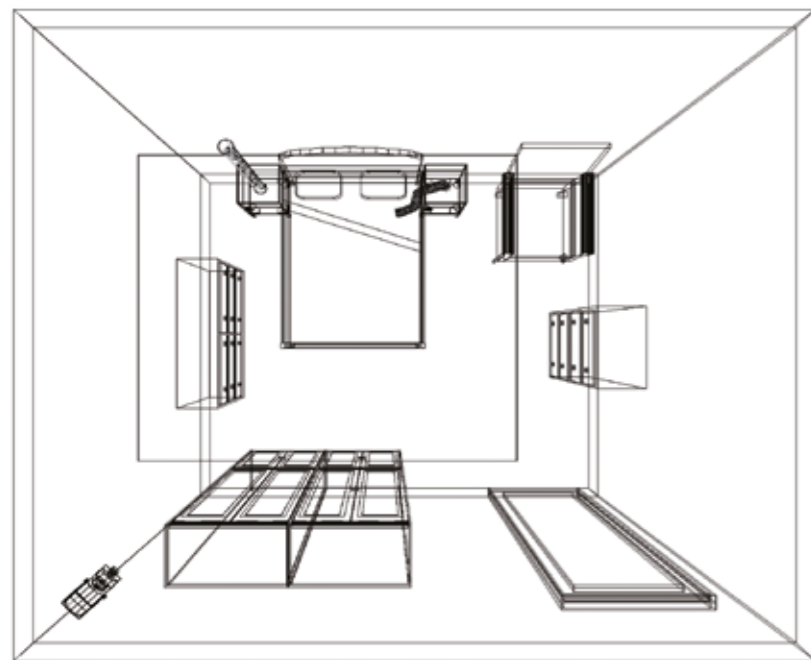

Uses

Calming, De-escalation.

For a full list of items included in this package, please see pages 76-83.