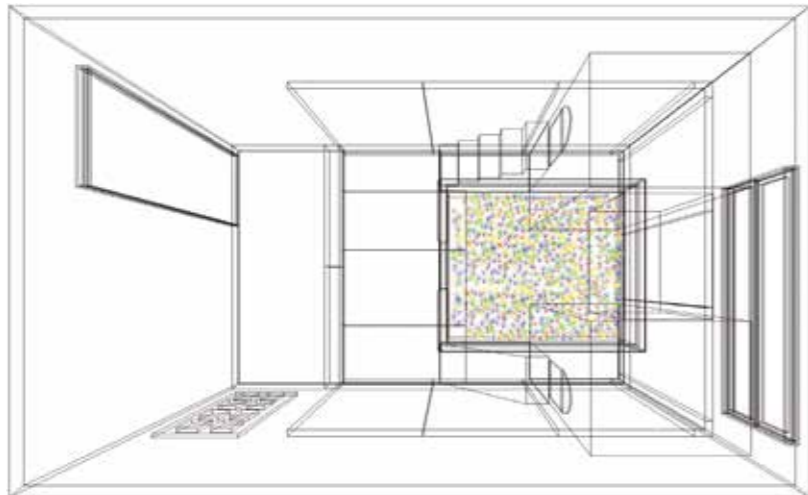

Uses

Balance, Gross Motor Skills, Hand/Eye Coordination, Physical Skills.

For a full list of items included in this package, please see pages 76-83.