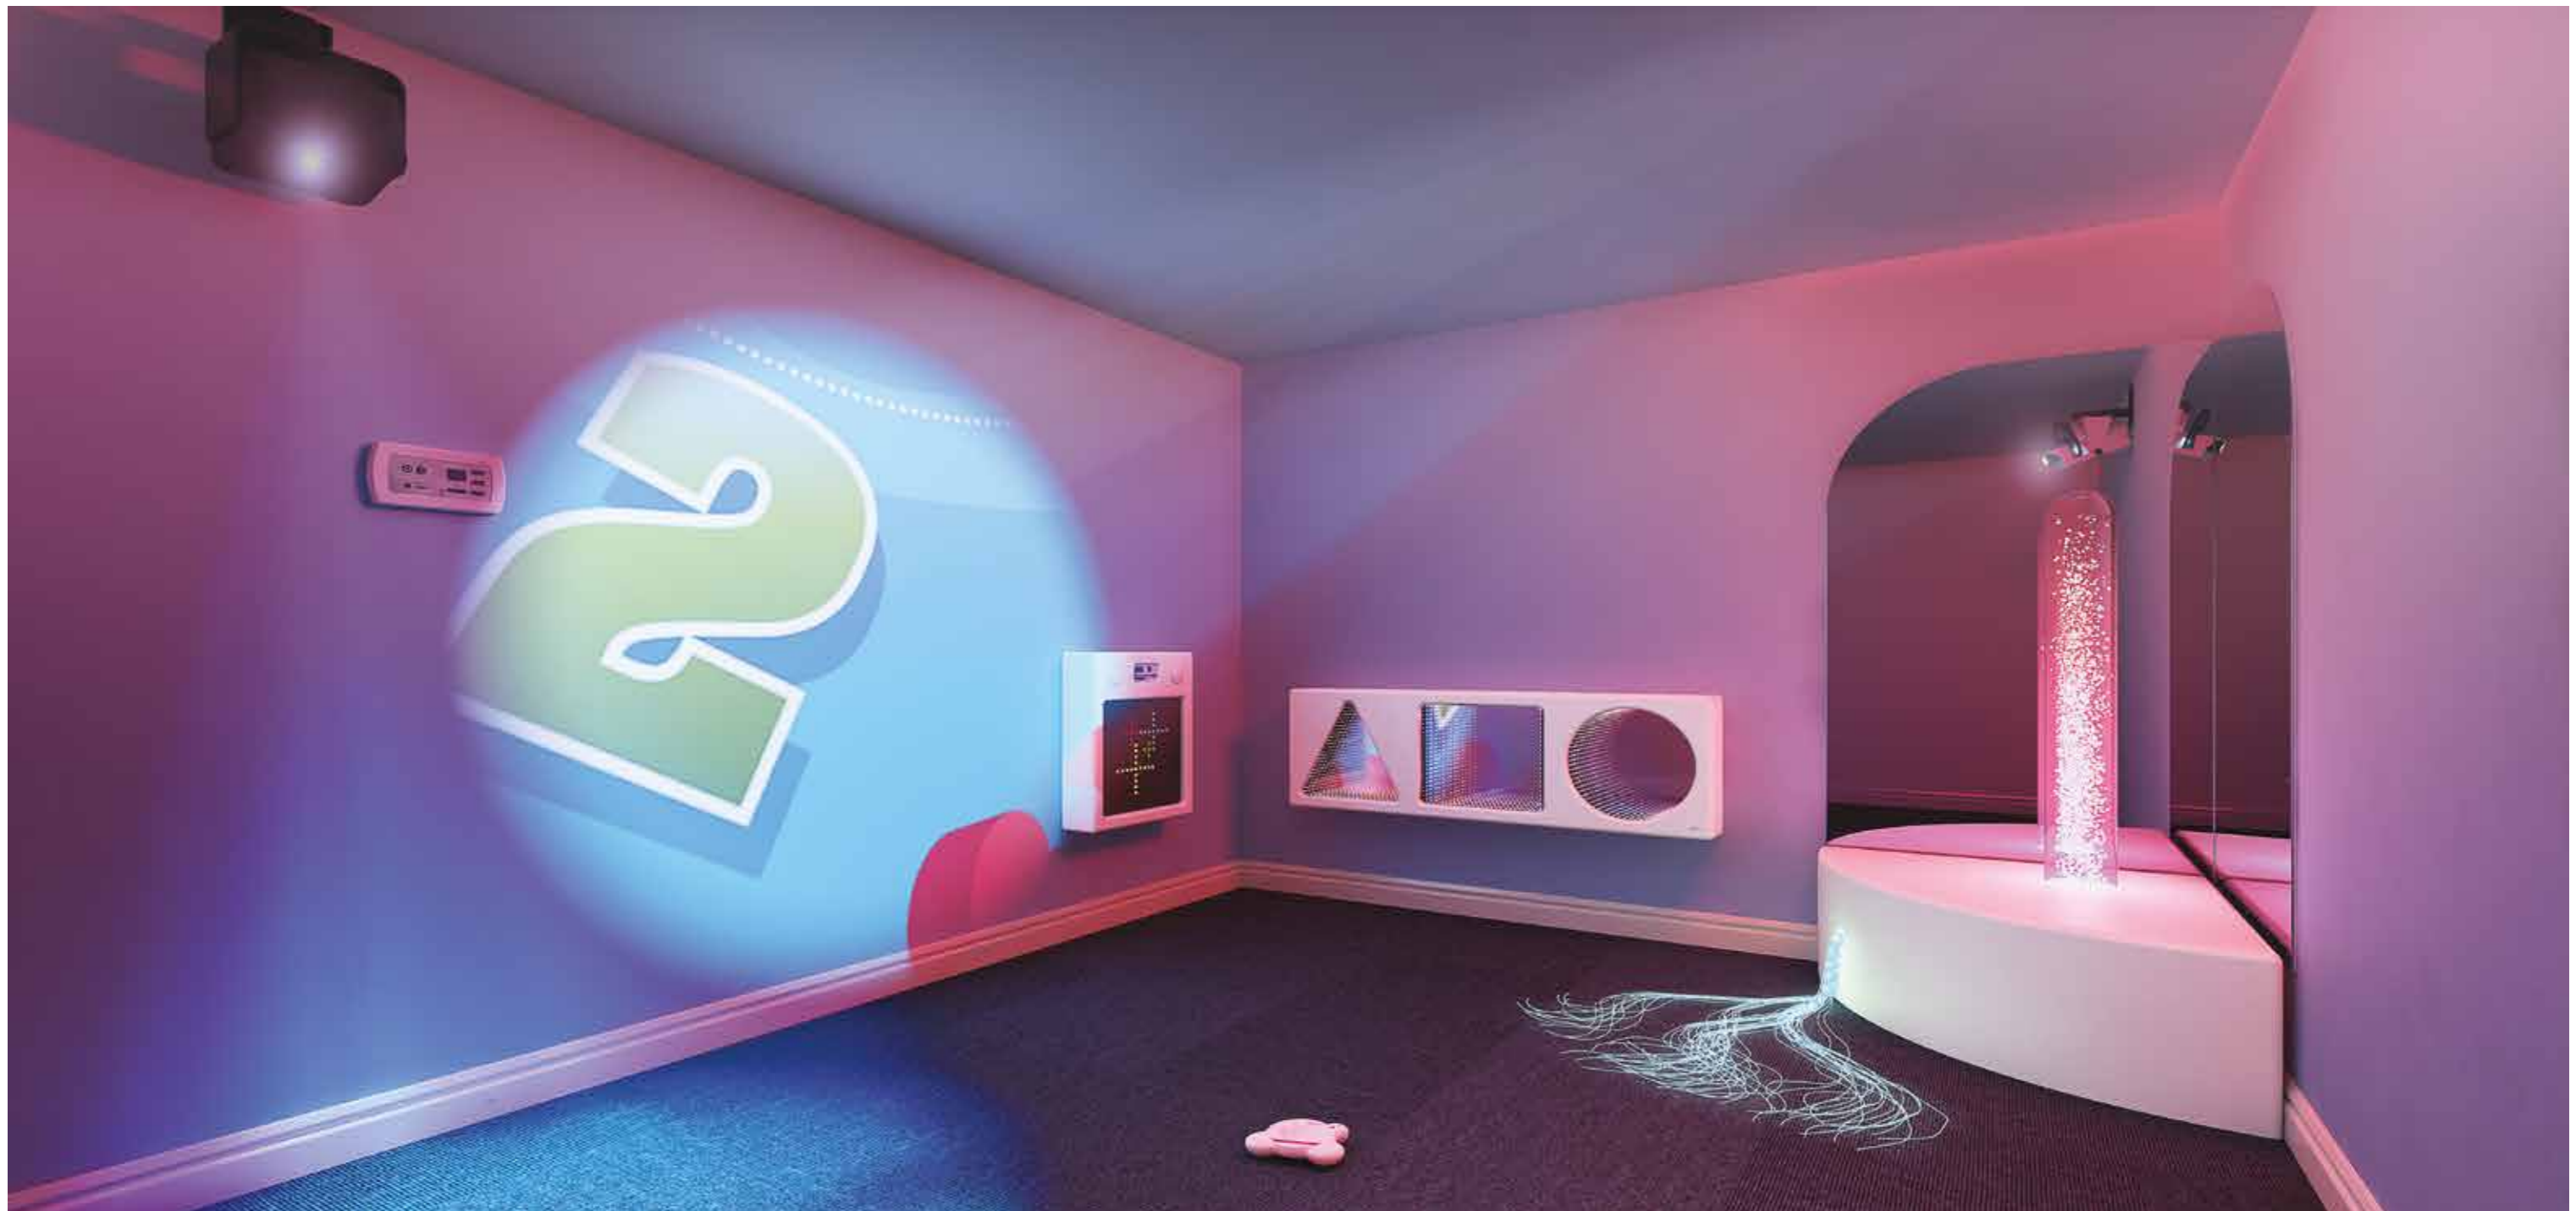

Lagom

The intensive interactive sensory room

Step your multisensory experience up a level with the Lagom sensory environment, which introduces a wider range of interactive products in order to continue to inspire the imagination. Each item in the room comes with its own wireless controller to allow multiple users to develop essential life skills at the same time, whether that's working individually on their own goals simultaneously, or together in groups to encourage social interaction.

For a full list of items included in this package, please see pages 76-83.

Hygge

The professionals' IRiS sensory room

Loved by professionals worldwide, Hygge is truly unique. Featuring a range of IRiS multisensory equipment that allows anyone regardless of age or ability to control each and every piece of equipment through a range of specially designed wireless switches, each and every person gets a personalised reward so they are more willing to work. Easy to use and completely open-ended, products we build now will still be controllable from products we make in 2050!

For a full list of items included in this package, please see pages 76-83.

Lykke

The app-controlled sensory room

Control every product in the room wirelessly using your iPad or iPhone and our unique app (android app available soon).

The app features 12 different switching modes allowing the user to control the room via sound, touch, rotation and more. This is the ideal package to develop numerous life skills including colour recognition, vocalization, fine motor control and hand-eye coordination to name but a few.