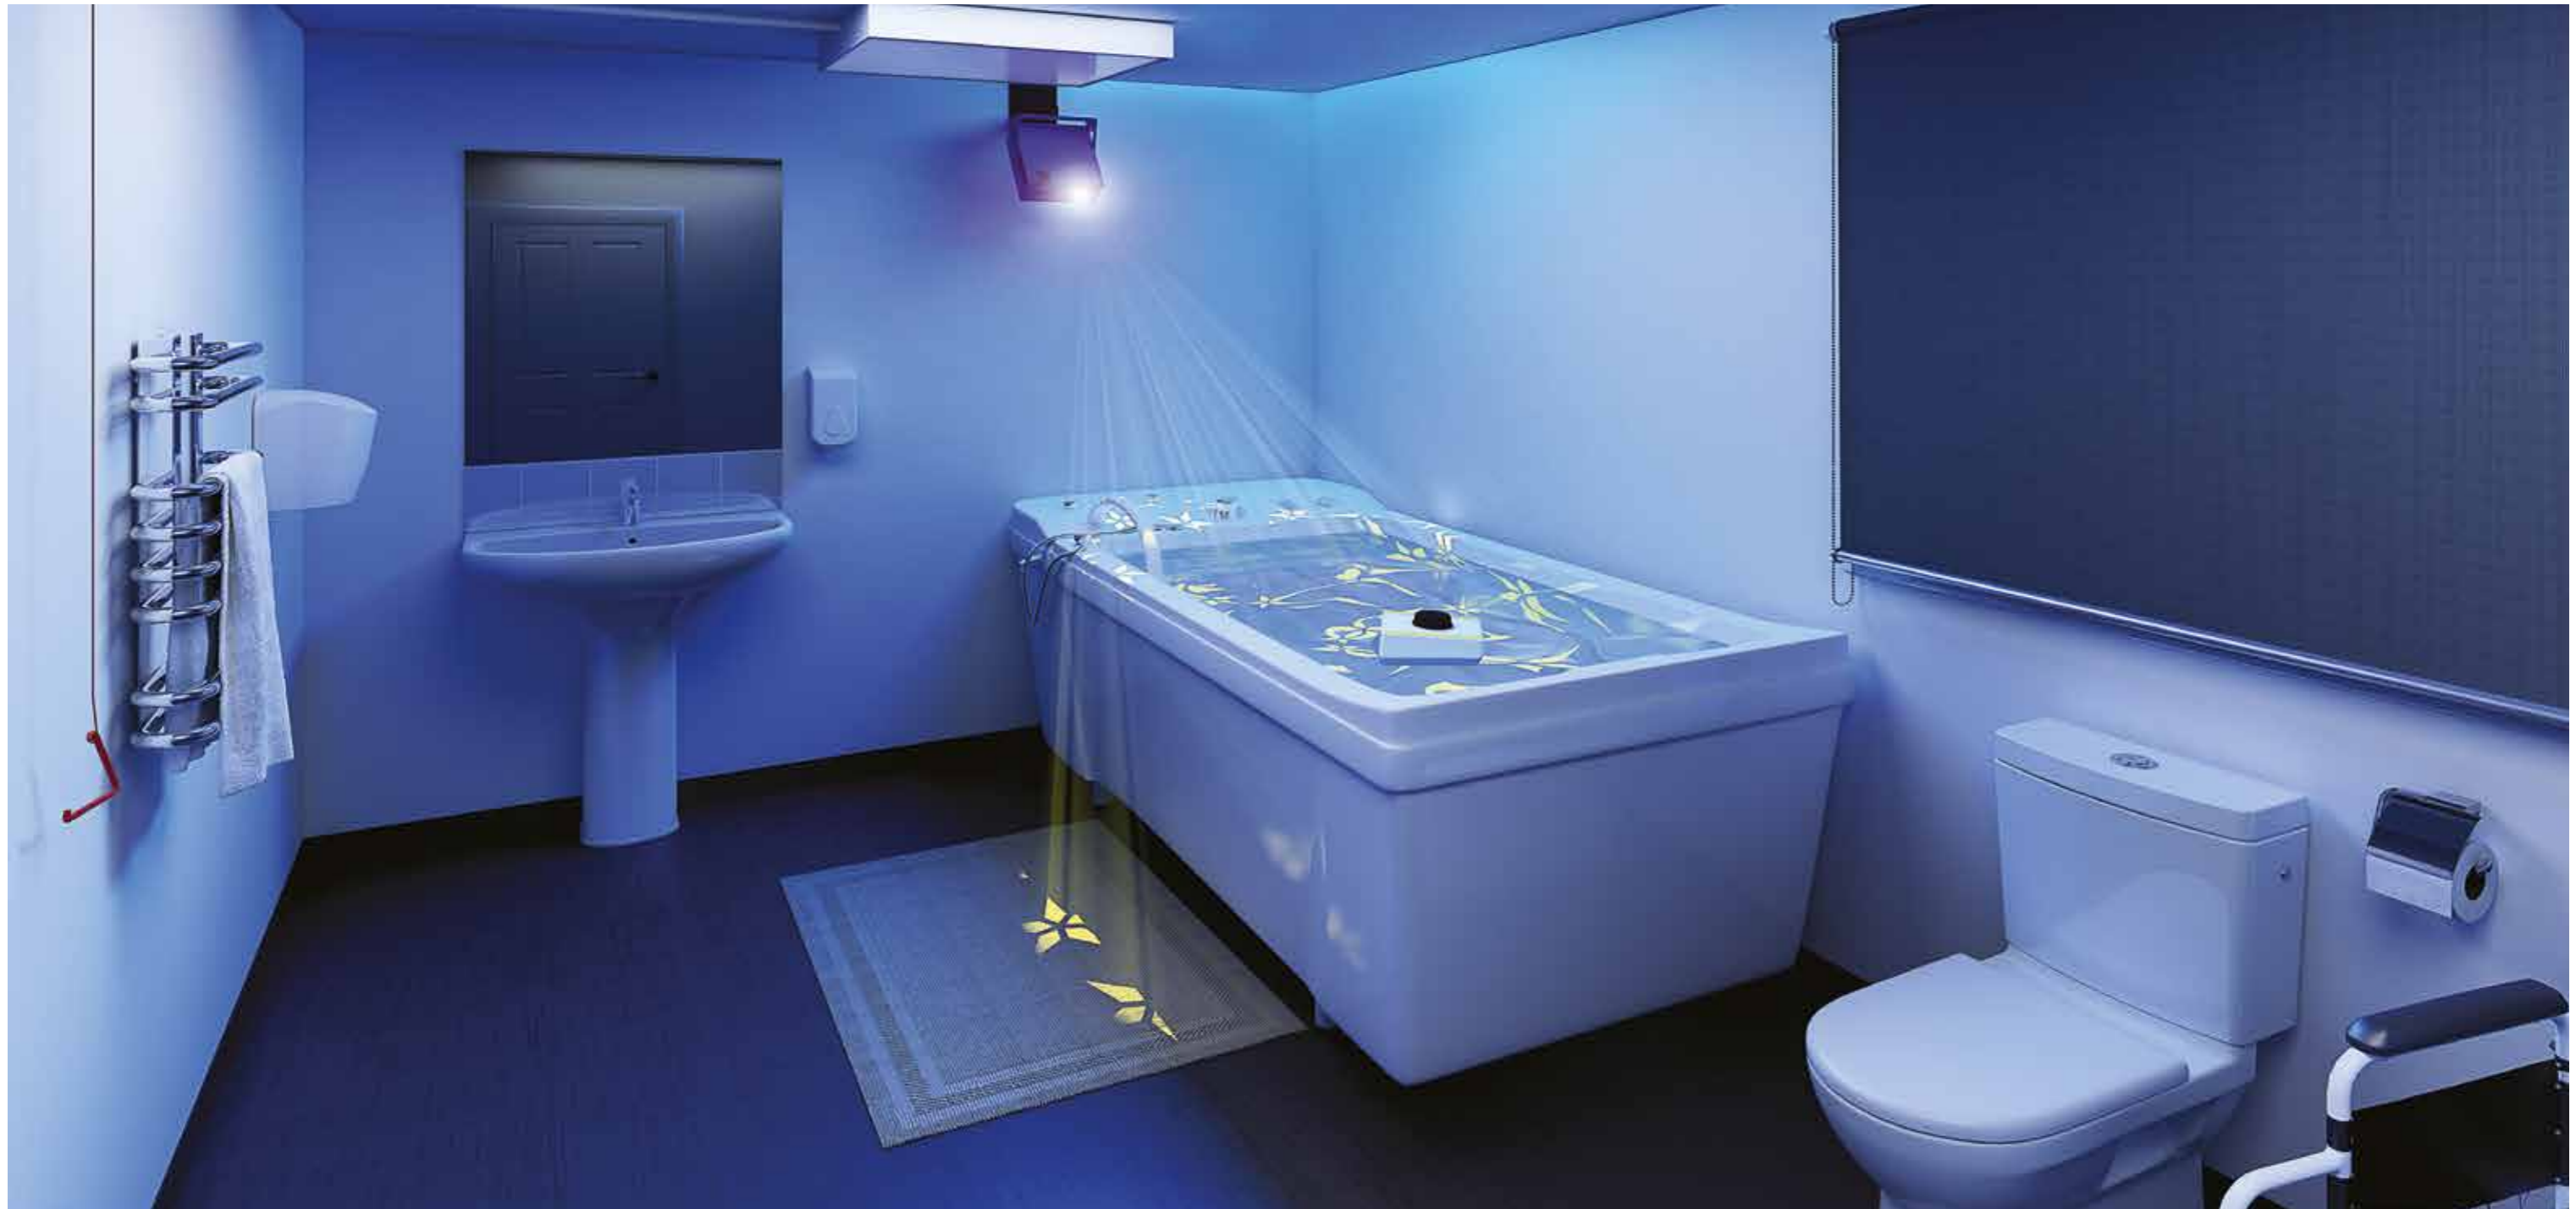

Sulis

The sensory bathroom

Bathtime is a great opportunity to provide rest and relaxation, helping muscles to relax and reducing pain. When combined with the colour changing lights and shapes of this bathroom package, the effect is dramatically enhanced. Alternatively, for those who find bath time extremely stressful, the distraction of the interactive colour and shape changes can be invaluable in reducing tension and anxiety.

Uses

Calming, Cause and Effect, Colour Recognition, Distraction Therapy, Gross Motor Skills, Shape Recognition, Theming.

For a full list of items included in this package, please see pages 76-83.