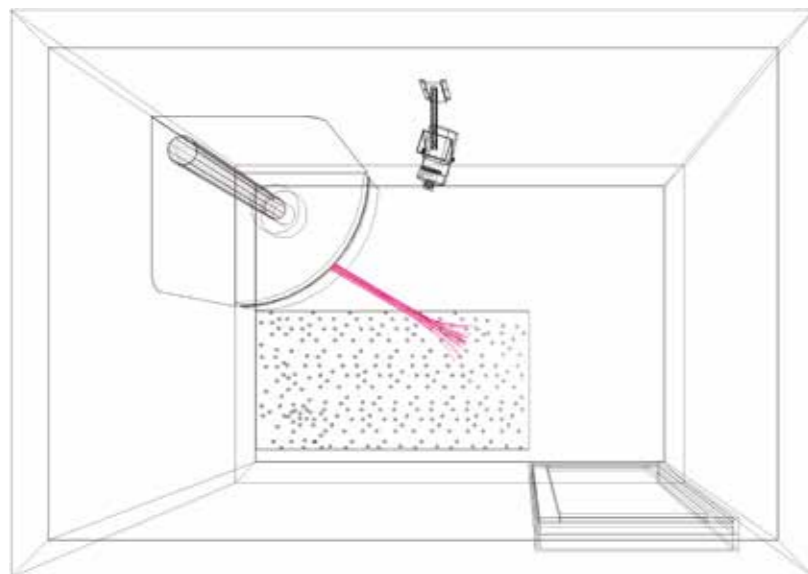

Glinda

The sensory room in your home

Create your own calming sensory space in the comfort of your home with this compact package that easily integrates into the corner of any room. The perfect place to relax and de-escalate when life or specific situations become overwhelming, the room features a colour-changing bubble tube complete with corner mirrors and plinth seat, plus a fibre-optic carpet, fibre-optic strands and a silent Aurora projector bundle with three rotating image wheels, so the choice of soothing sensory effect is all yours.

Uses

Calming, De-escalation.

For a full list of items included in this package, please see pages 76-83.