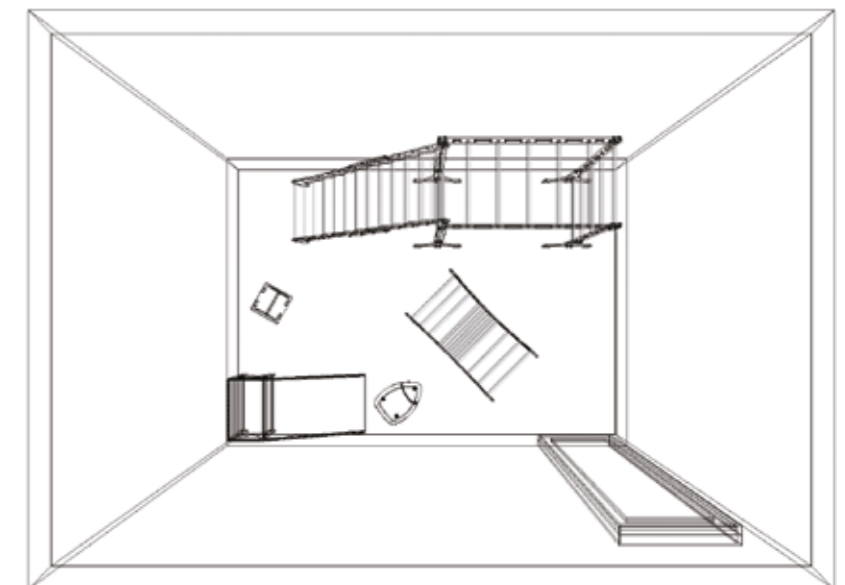

Soma

The sensory integration room

Develop a well-rounded range of sensory integration skills for use in the real world with this package. The wide variety of physical challenges offered by this equipment teaches users to process and organise proprioceptive inputs to enable them to interact effectively with their environment. As well as promoting balance and coordination, the bridge can be turned upside-down into a rocking arch to enable users to feel the pull of gravity and develop movement perception. And the body roller provides deep pressure therapy and helps users to relax as they crawl between the tension-adjustable, fully padded rollers.

Uses

Balance, Gross Motor Skills, Hand/Eye Coordination, Interaction and Relaxation, Physical Skills.

For a full list of items included in this package please see pages 76-83