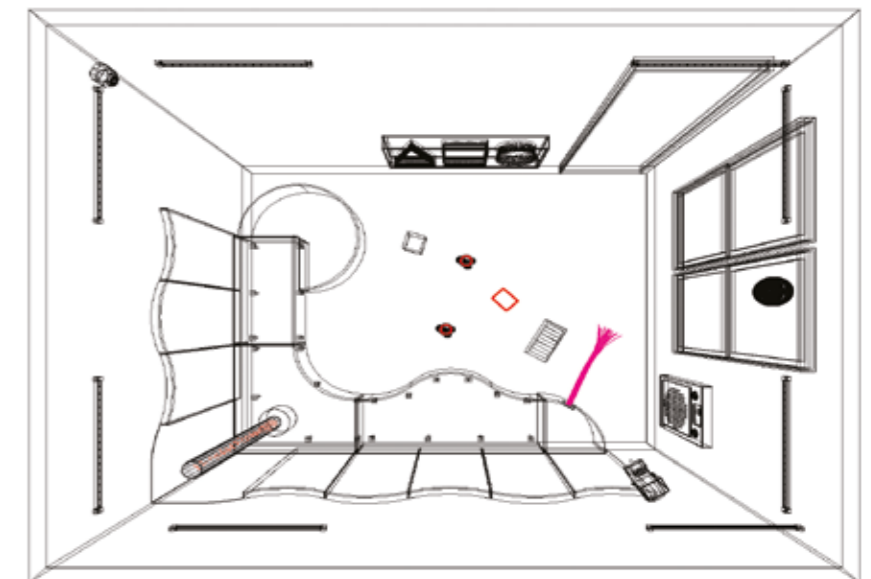

Hygge

The professionals' IRiS sensory room

Loved by professionals worldwide, Hygge is truly unique. Featuring a range of IRiS multisensory equipment that allows anyone regardless of age or ability to control each and every piece of equipment through a range of specially designed wireless switches, each and every person gets a personalised reward so they are more willing to work. Easy to use and completely open-ended, products we build now will still be controllable from products we make in 2050!

Uses

Cause and Effect, Colour Recognition, Communication Skills, Concentration, Development of Choice, Fine Motor Skills, Gross Motor Skills, Hand/Eye Coordination, Interaction & Relaxation, Number Recognition, Shape Recognition, Social Interaction, Storytelling, Switching Skills, Theming, Tracking Skills, Turn-Taking.

For a full list of items included in this package, please see pages 76-83.