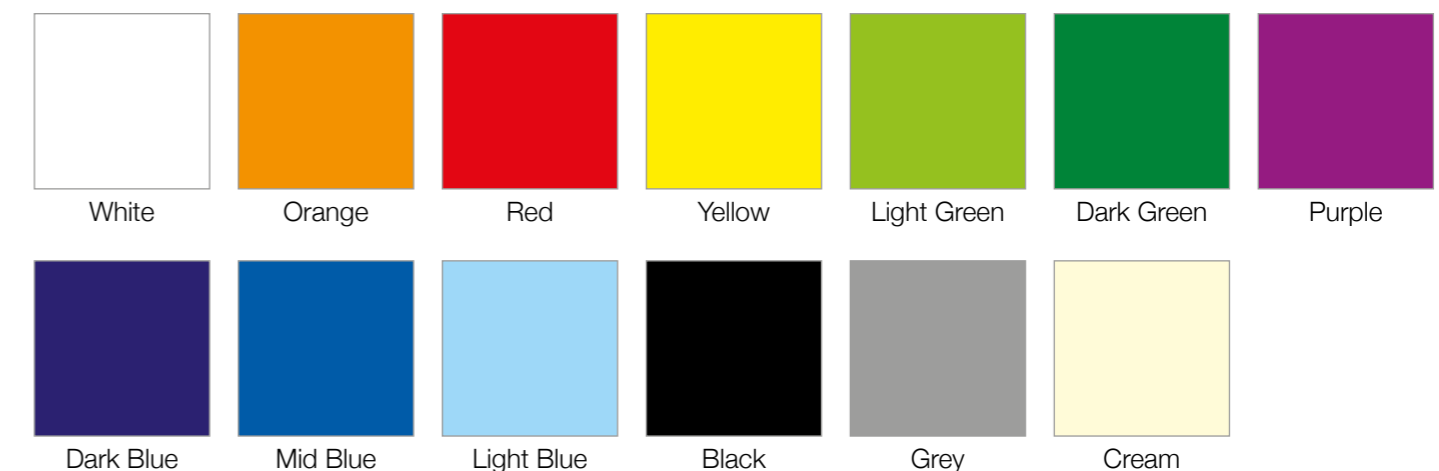

Pure Strength – for soft play or sensory integration rooms

Extremely durable and very tough, Pure Strength vinyl is purposely designed for challenging environments. It is manufactured from the highest quality plasticised PVC polymer directly coated onto both sides of a UK woven nylon substrate base. It comes in a range of 13 bright colours and has tear strength to BS 3424: 1982: Part 5: Method 7B standard.