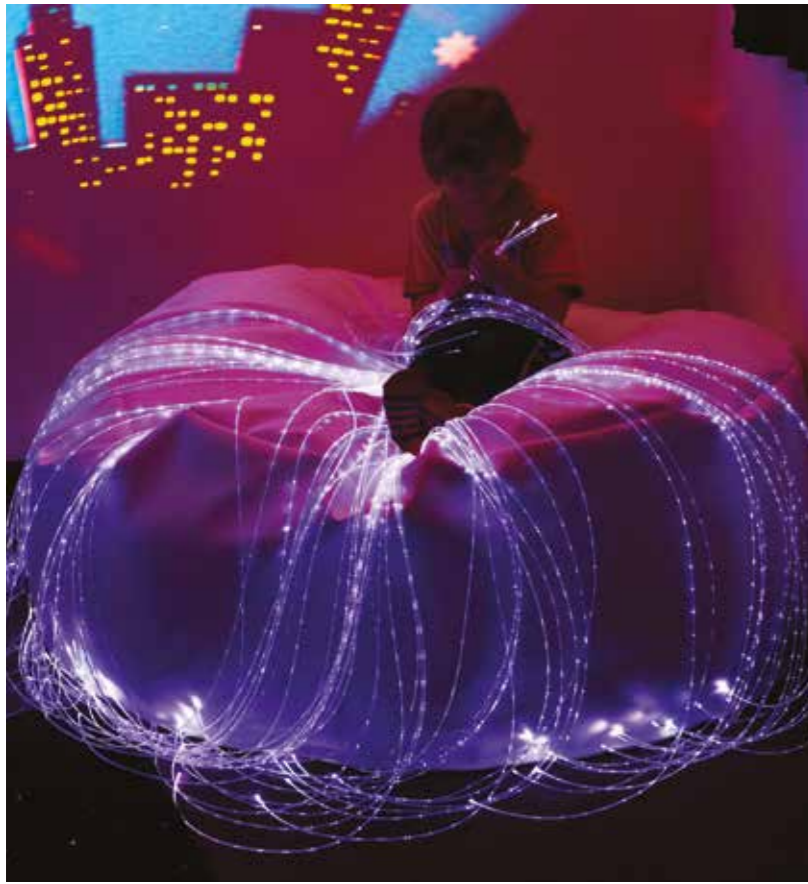

Ikigai

The premium interactive sensory room

Packed full with products, Ikigai provides users with the opportunity to influence their surroundings and start to learn valuable life skills. Use the durable wireless multi-button controllers individually to work on switching skills, cause and effect, colour recognition and motor control, or in pairs to encourage teamwork and turn-taking in this stimulating interactive environment.

Uses

Cause and Effect, Colour Recognition, Development of Choice, Fine Motor Skills, Interaction & Relaxation, Social Interaction, Storytelling, Switching Skills, Theming, Turn-Taking.

For a full list of items included in this package, please see pages 76-83.