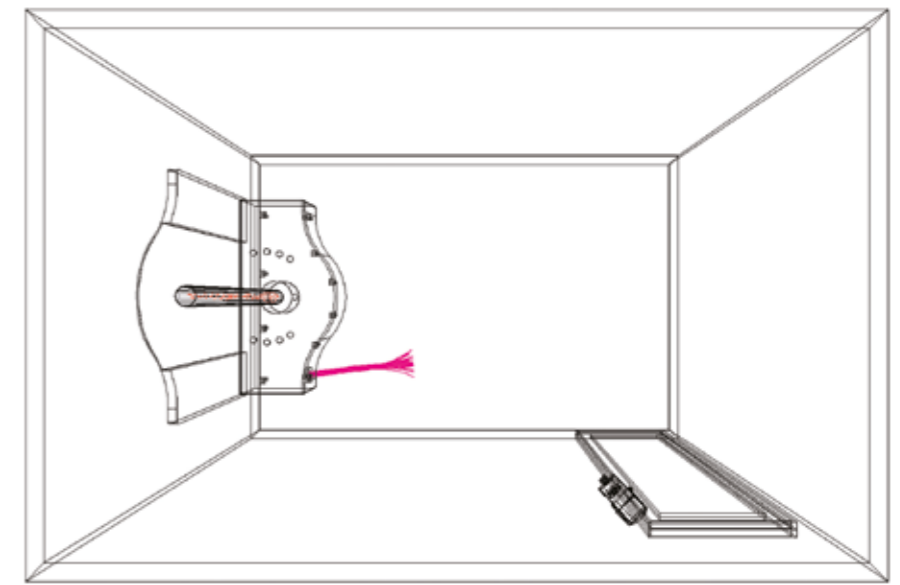

Pioppi

The interactive plinth

A compact, stylish plinth that boasts integral switches designed to develop life skills; this package is perfect for when space is tight or if you're looking to integrate sensory facilities into a multi-use room. Get up close to the bubble tube and feel its vibrations, or sit either side in pairs to work on colour recognition, turn-taking or social interaction skills.

The Pioppi can fit into any room regardless of its shape.

Uses

Cause and Effect, Colour Recognition, Development of Choice, Interaction & Relaxation, Social Interaction, Storytelling, Switching Skills, Theming, Turn-Taking.

For a full list of items included in this package, please see pages 76-83.