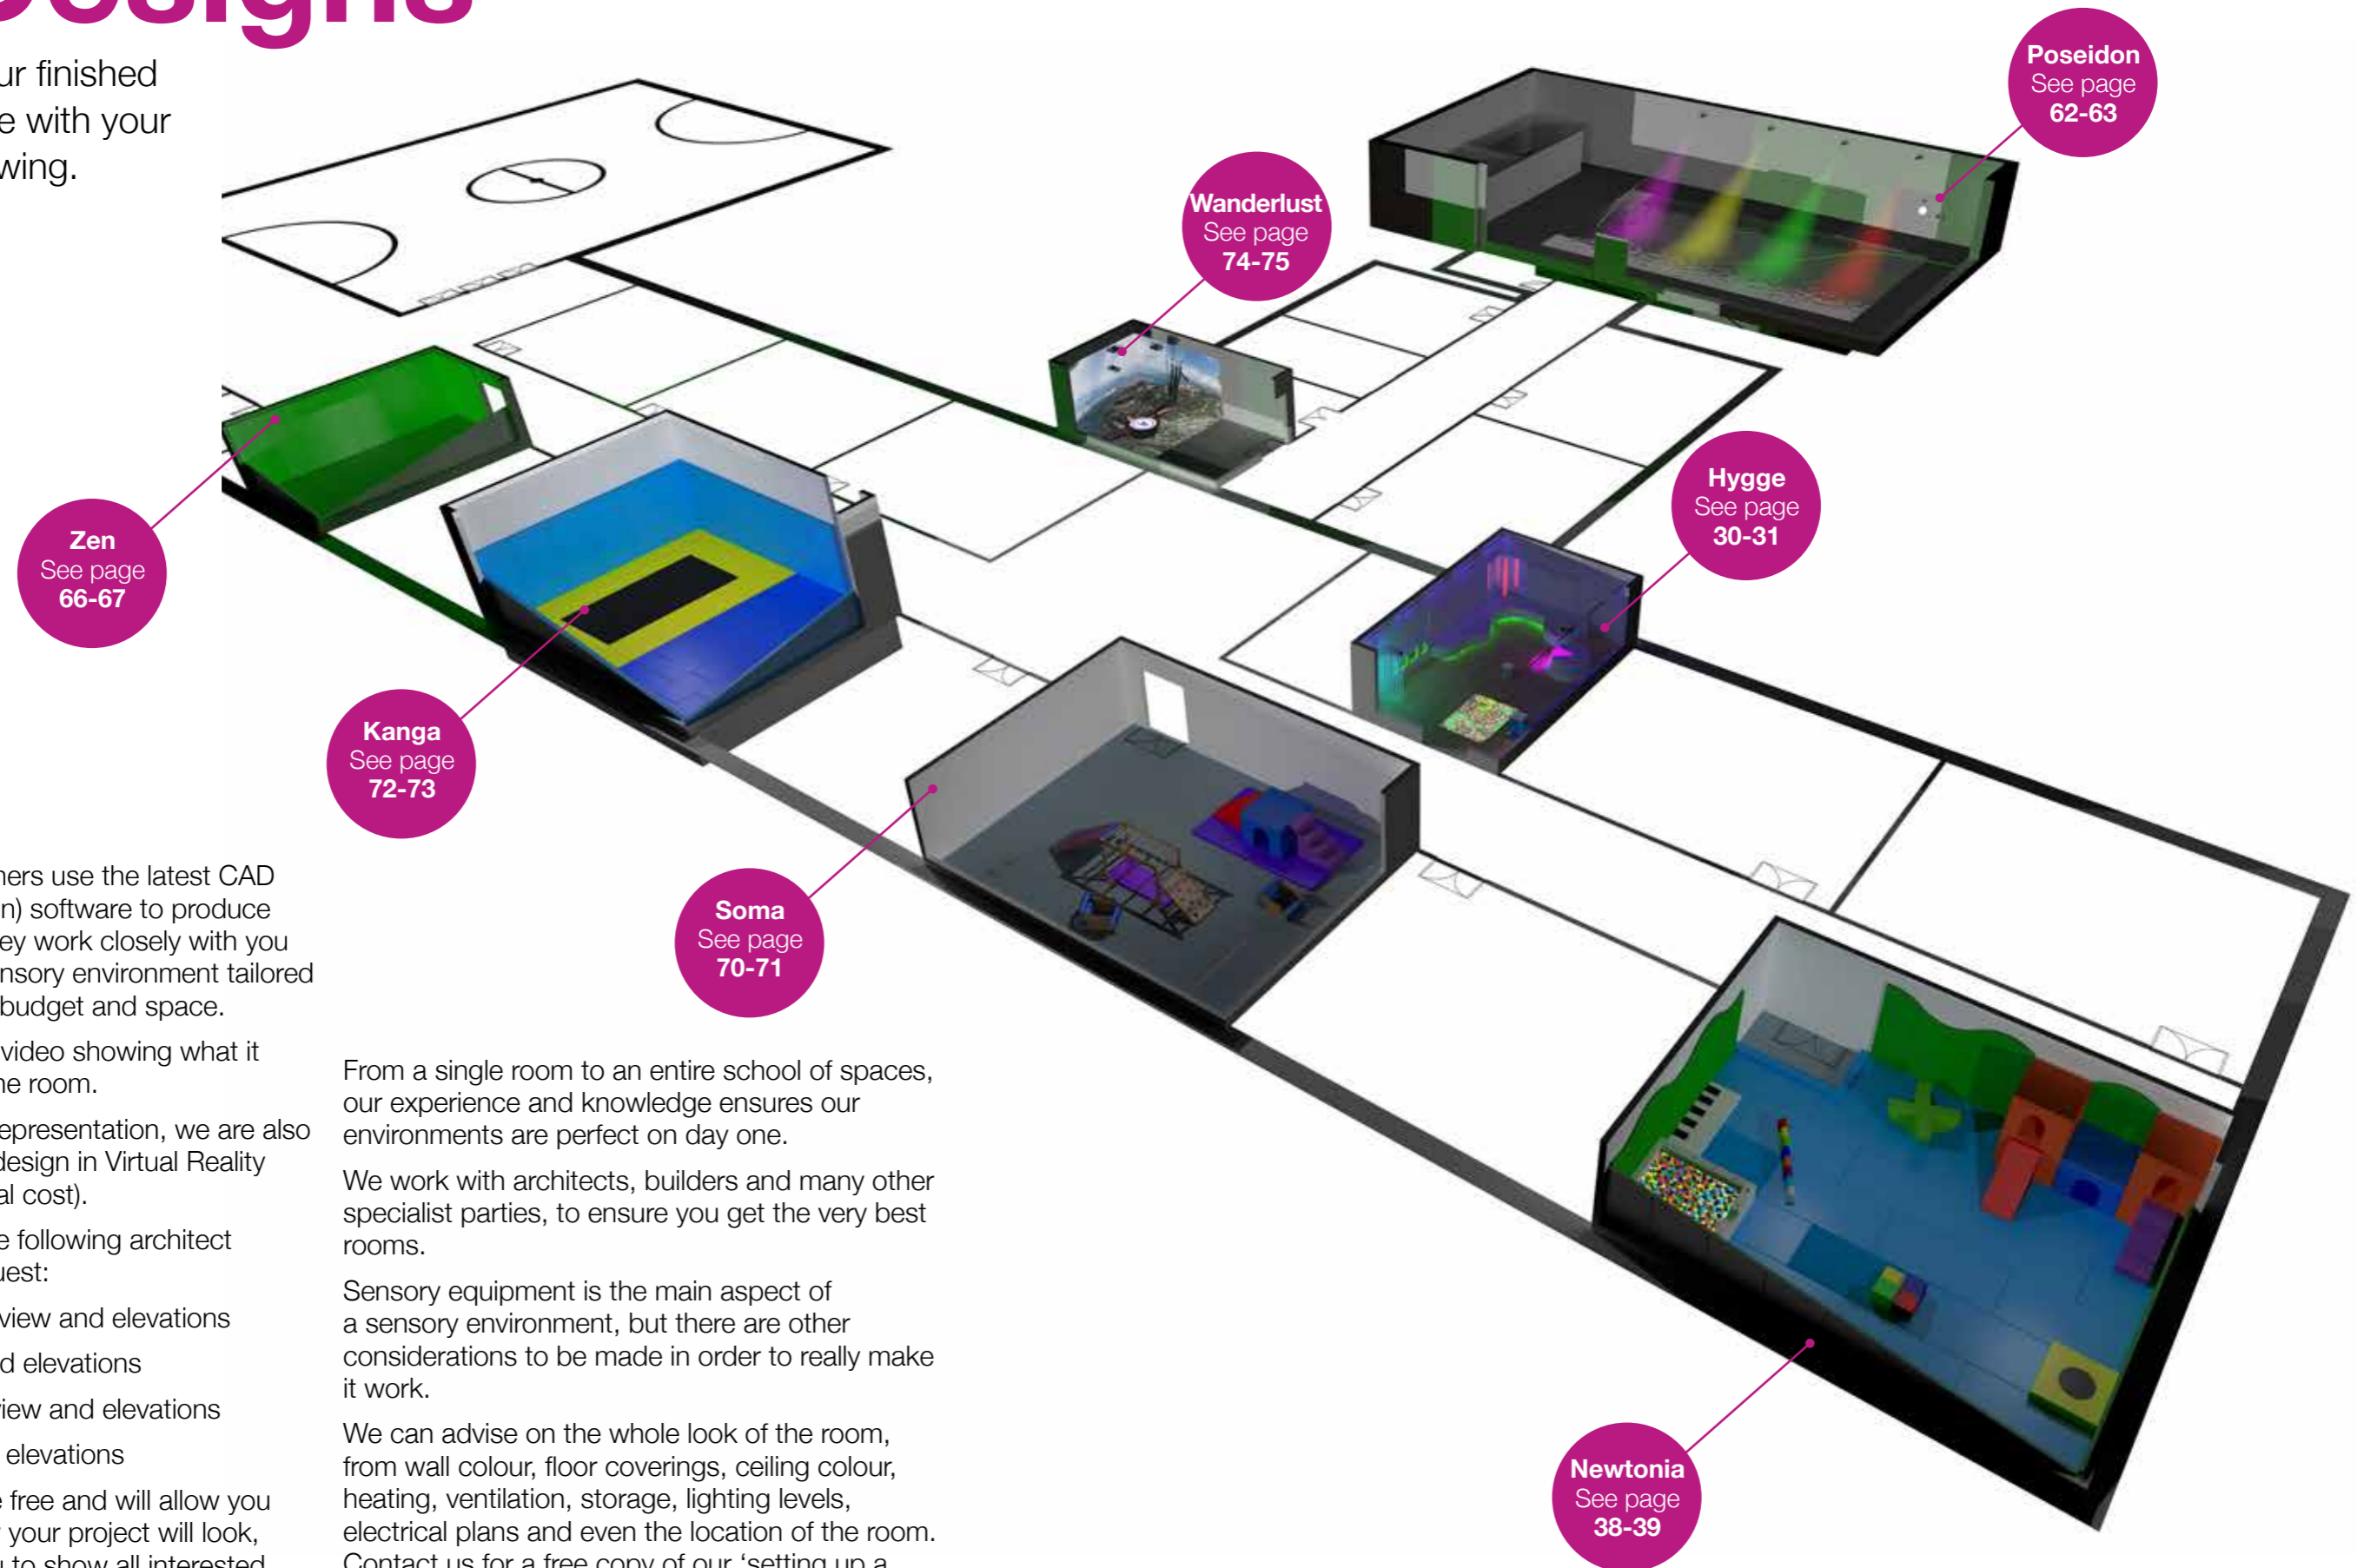

3D Designs

Visualise what your finished space will look like with your own 3D CAD drawing.

Our experienced designers use the latest CAD (Computer Aided Design) software to produce stunning 3D visuals. They work closely with you to create the perfect sensory environment tailored to your specific needs, budget and space.