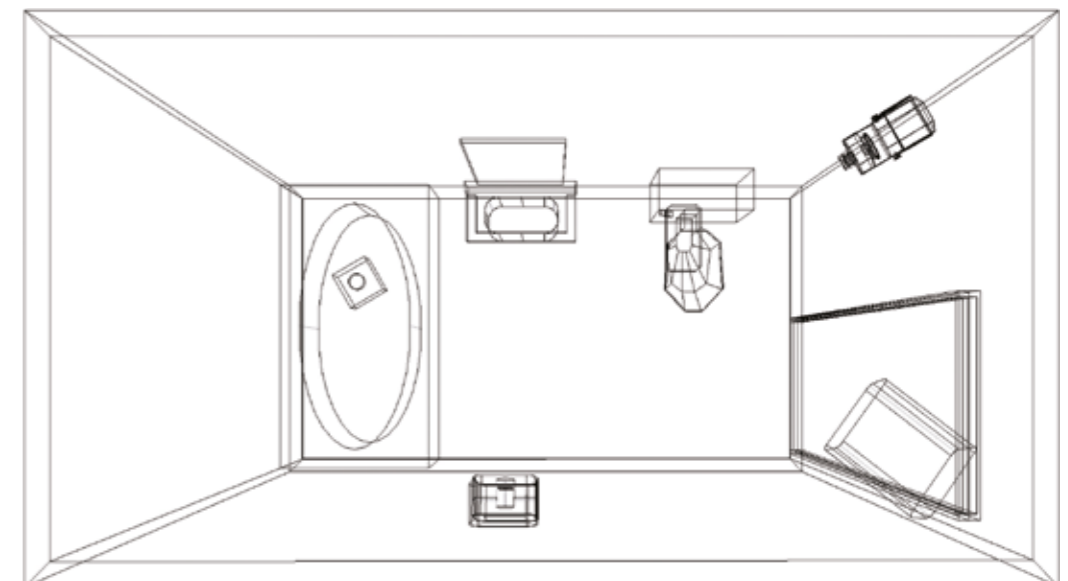

Hammam

The premium sensory bathroom

From the rotating projection that helps soothe and calm, to the distraction of the bright fibre-optic widebore suitable even for those with extremely low vision, this package is ideal for relaxation. The calming effect is enhanced even further with your own choice of music through the Bluetooth amplifier and speakers. The user can change the colour of the room using the wireless floating switch, making this package great for interaction and theming as well.

Uses

Calming, Cause and Effect, Colour Recognition, Distraction Therapy, Gross Motor Skills, Shape Recognition, Theming.

For a full list of items included in this package, please see pages 76-83.