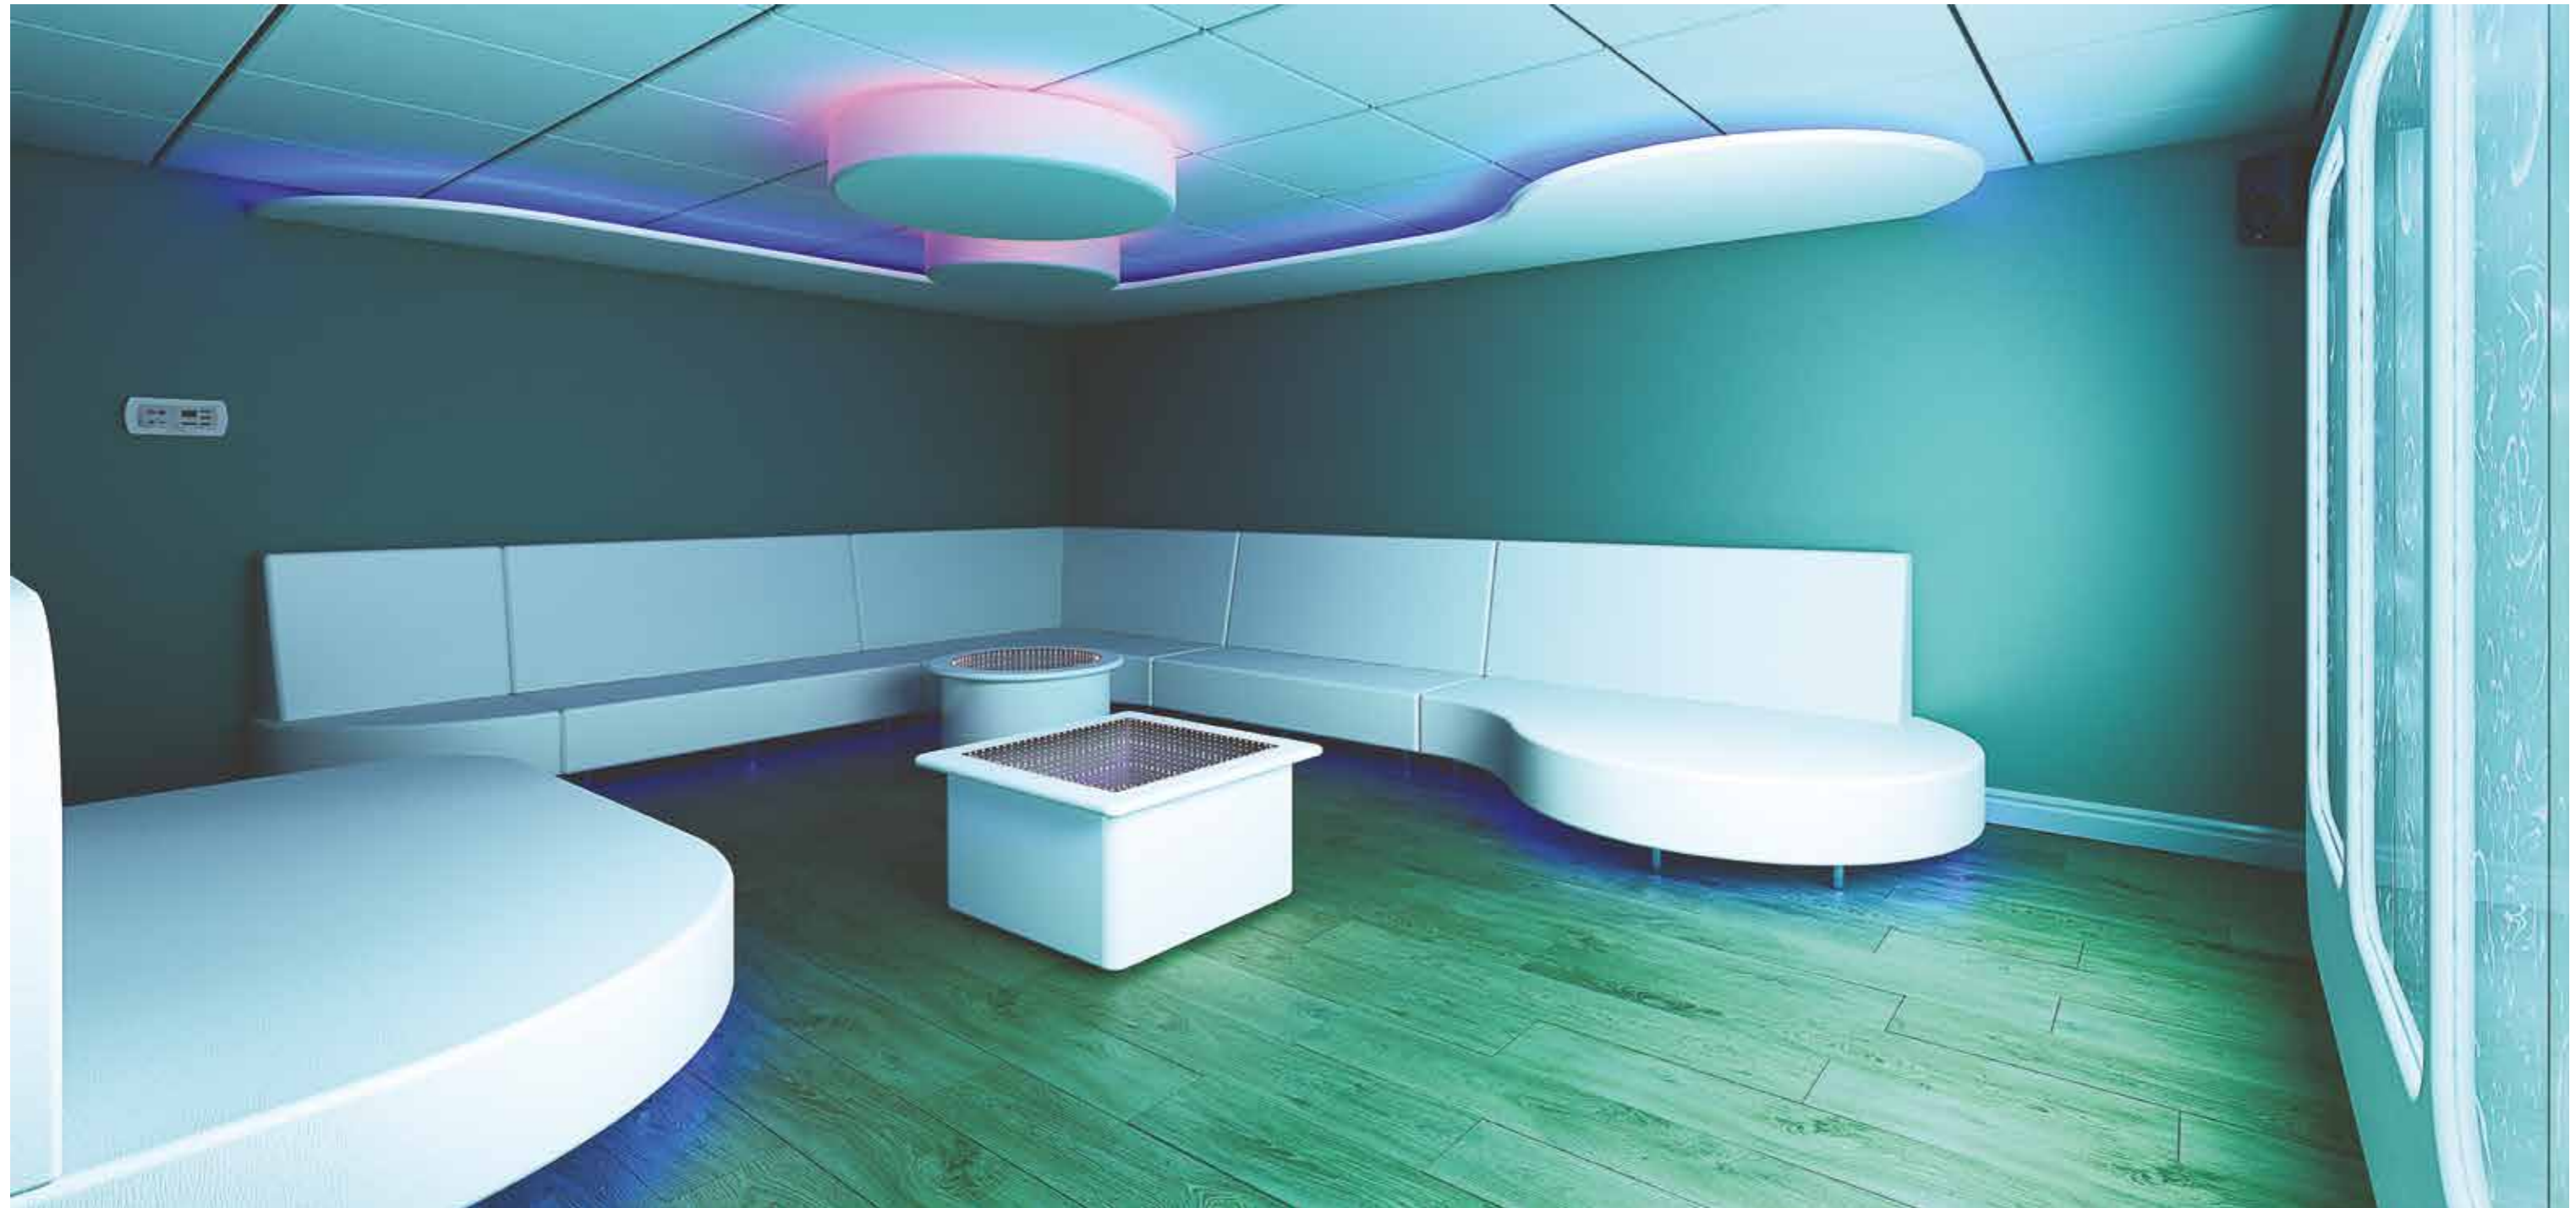

Brahman

The teenagers' hangout: the sensory lounge

Designed specifically for young adults and teenagers, this stylish room package offers a more age-appropriate sensory solution for teenage users who need their own sensory space, distinct from the childish associations with some sensory rooms. Thanks to the iConverter, all the iRiS equipment in the room, from the infinity coffee tables, which endlessly reflect any object you place on them, to the vibro plinth, giant bubble wall, and stylish LED ceiling shapes, can all be controlled from an iPad or iPhone, using one of the 12 different modes on the free Experia app... And the Bluetooth-enabled wall-mounted stereo speakers allow users to play their own choice of music.

Uses

Cause and Effect, Colour Recognition, Communication Skills, Concentration, Development of Choice, Fine Motor Skills, Gross Motor Skills, Social Interaction, Storytelling, Switching Skills, Theming, Turn-Taking, Tactile.

For a full list of items included in this package, please see pages 76-83.