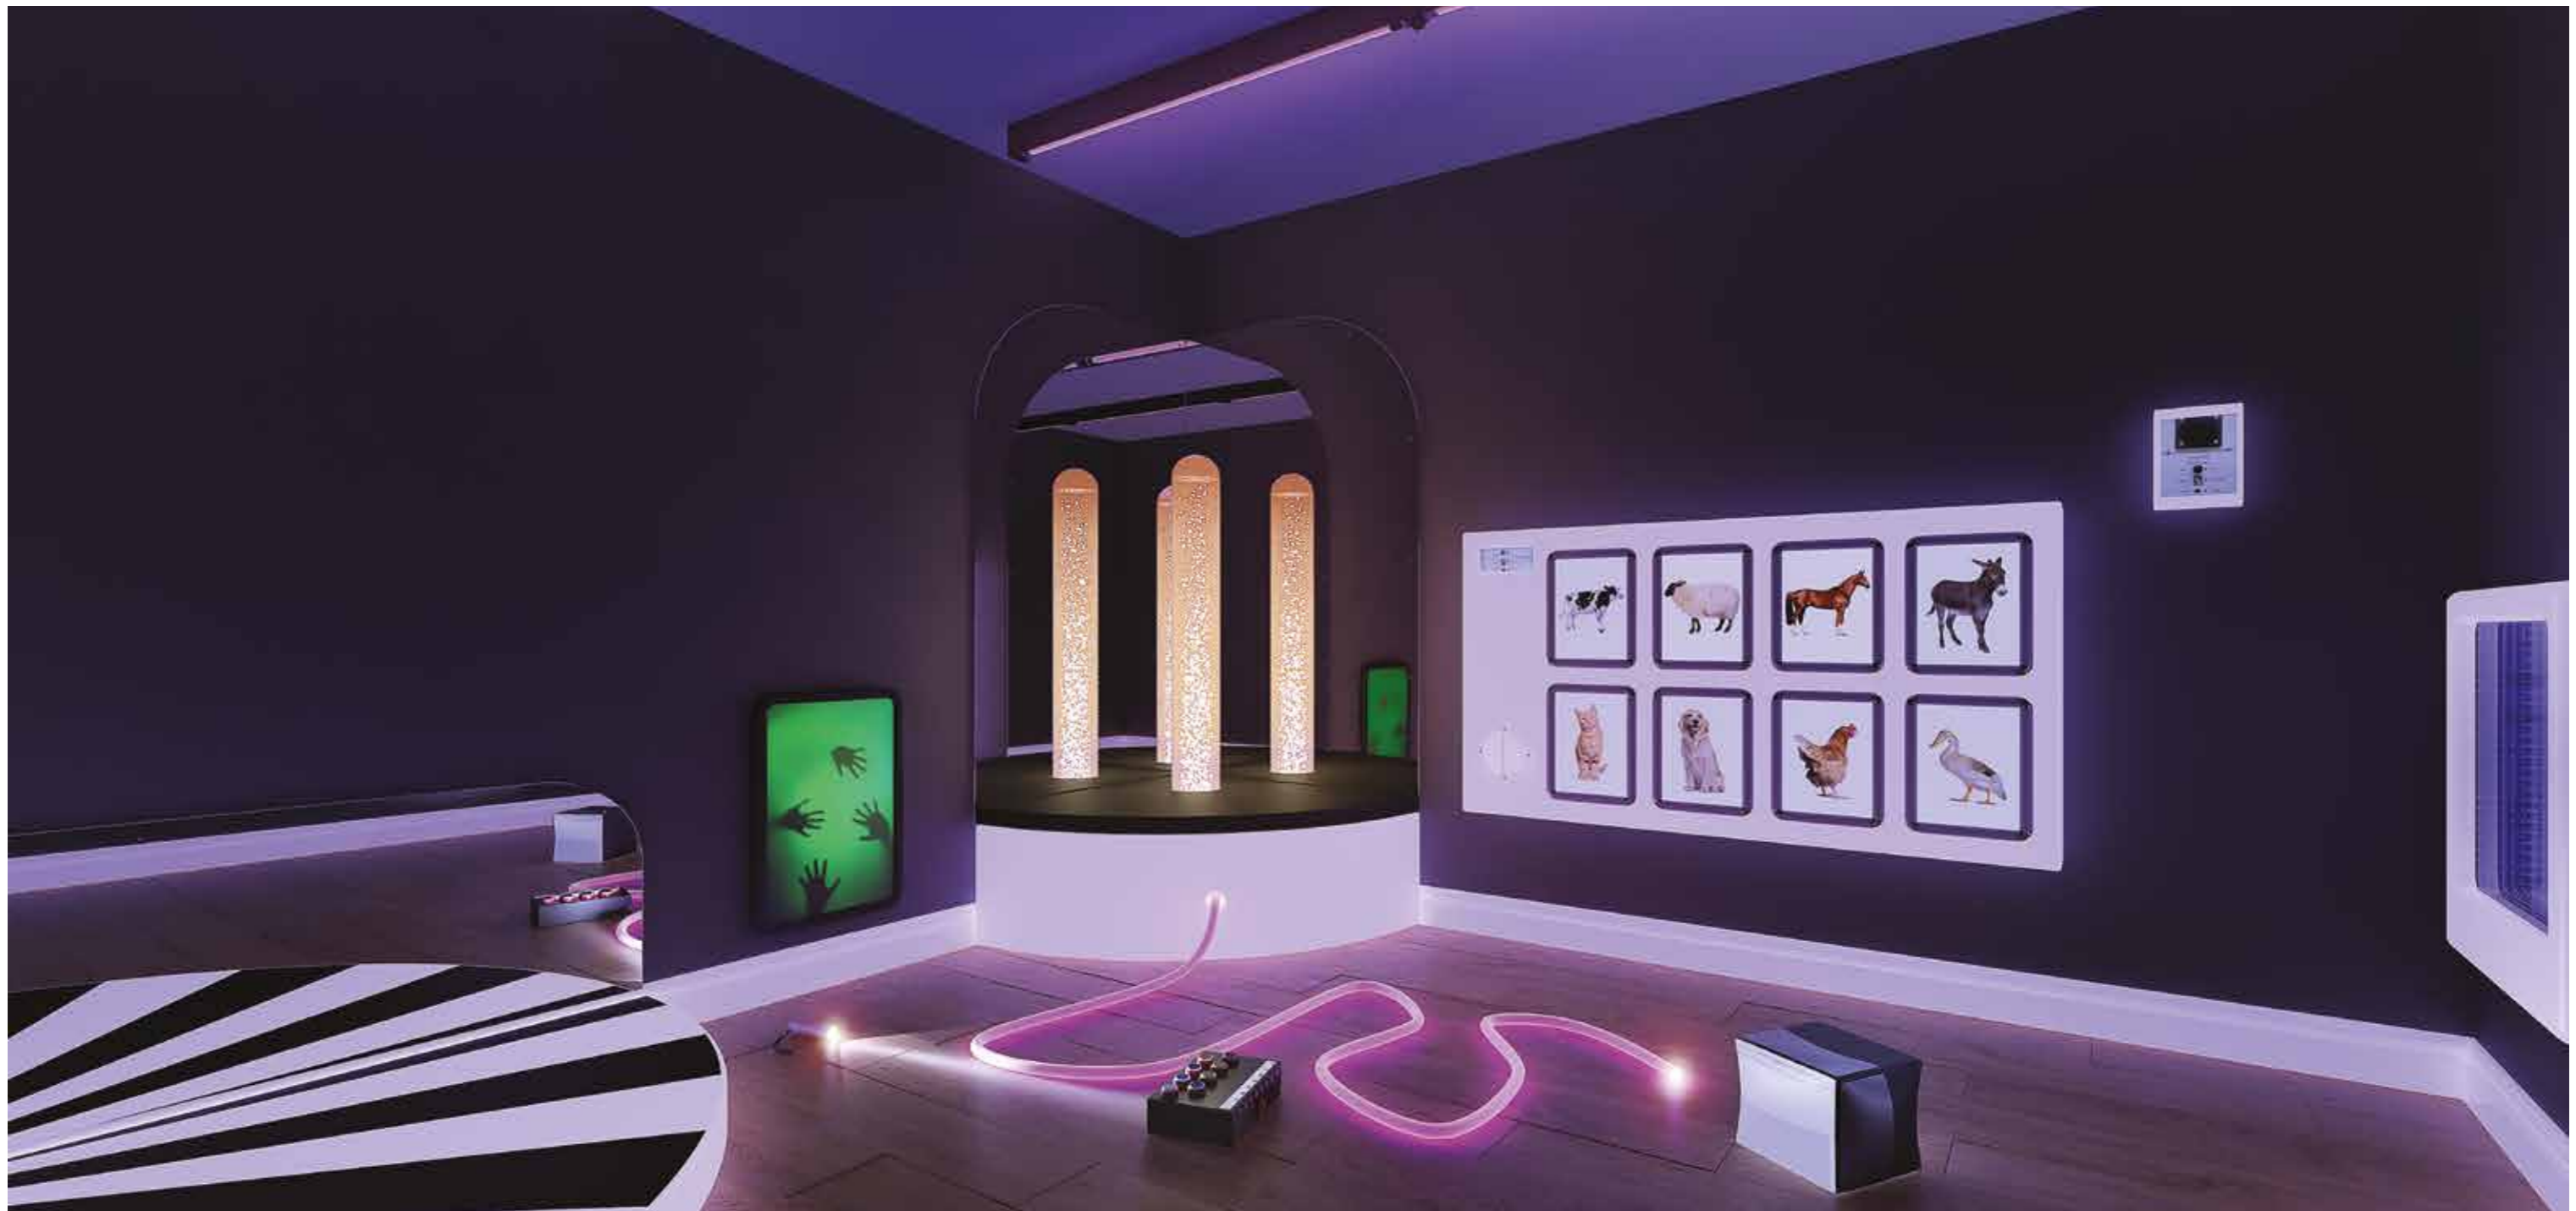

Yinyáng

The low vision sensory room

Ideal for those with a visual impairment, this package features soft furniture with contrasting colours and wireless control of the bubble tube, fibre optics and more. Bright and vibrant colours are seen when products are exposed to UV light giving a stark response. This package provides visual challenges and eye-catching fun that inspires visual interaction and development.

Uses

Cause and Effect, Communication Skills, Concentration, De-escalation, Hand/Eye Coordination, Interaction & Relaxation, Switching Skills.

For a full list of items included in this package, please see pages 76-83.