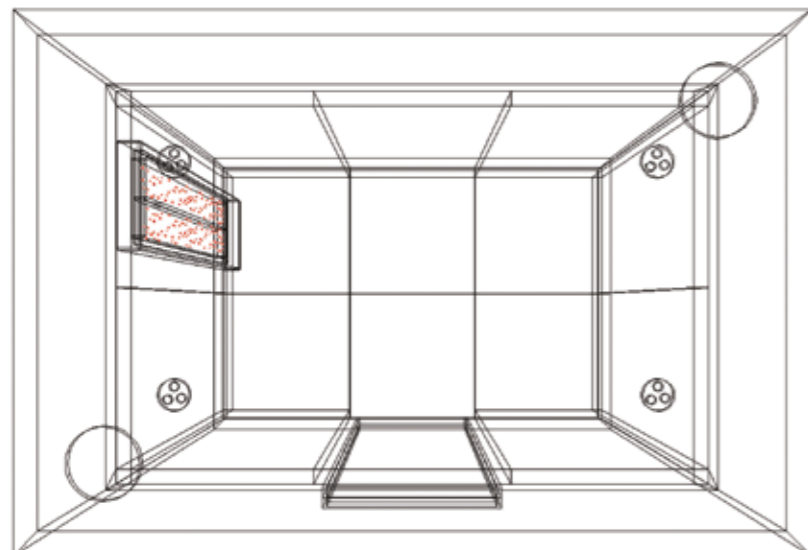

Zen

The premium de-escalation room

The next step up from our standard de-escalation package, this has the added benefits of slowly colour changing lighting and a choice of music, perfect for calming and relaxation. Allow the user to hide away and self-regulate in a safe environment until they are ready to face the world again.

Uses

Calming, De-escalation.

For a full list of items included in this package, please see pages 76-83.