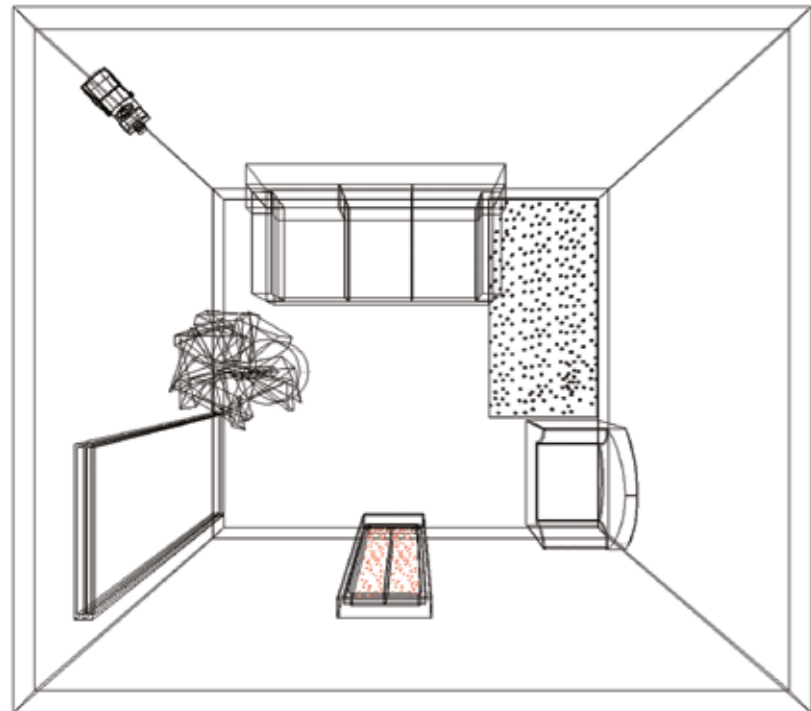

Karvonen

The sensory room for those with dementia

A calming space designed specifically with older users in mind, this package enables the integration of gently soothing multisensory products into any room in a care home, hospital or hospice in order to create a serene but familiar environment for relaxation. The package comes complete with a hardwearing park chair in which to sit and enjoy the mesmerising LED lighting effects as well as your own choice of music for reminiscence through the recessed Bluetooth-enabled speakers.

Uses

Calming, De-escalation, Reminiscence.

For a full list of items included in this package, please see pages 76-83.