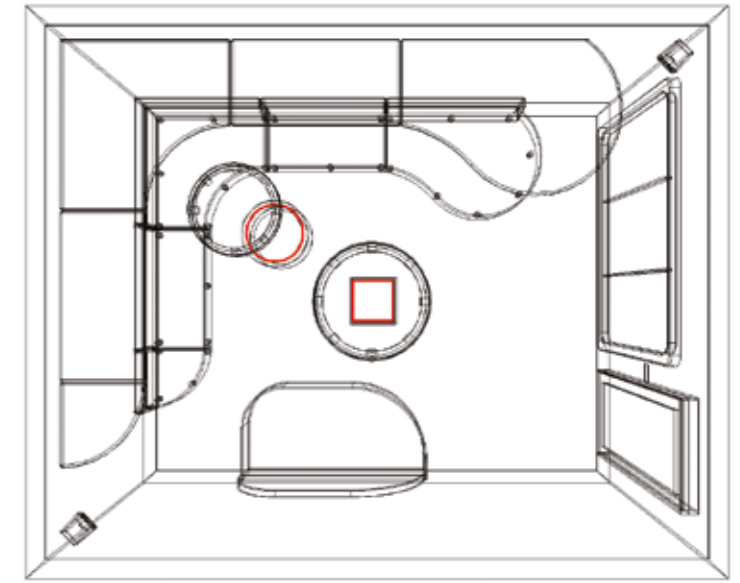

Brahman

The teenagers' hangout: the sensory lounge

Designed specifically for young adults and teenagers, this stylish room package offers a more age-appropriate sensory solution for teenage users who need their own sensory space, distinct from the childish associations with some sensory rooms. Thanks to the iConverter, all the iRiS equipment in the room, from the infinity coffee tables, which endlessly reflect any object you place on them, to the vibro plinth, giant bubble wall, and stylish LED ceiling shapes, can all be controlled from an iPad or iPhone, using one of the 12 different modes on the free Experia app... And the Bluetooth-enabled wall-mounted stereo speakers allow users to play their own choice of music.

Uses

Cause and Effect, Colour Recognition, Communication Skills, Concentration, Development of Choice, Fine Motor Skills, Gross Motor Skills, Social Interaction, Storytelling, Switching Skills, Theming, Turn-Taking, Tactile.

For a full list of items included in this package, please see pages 76-83.