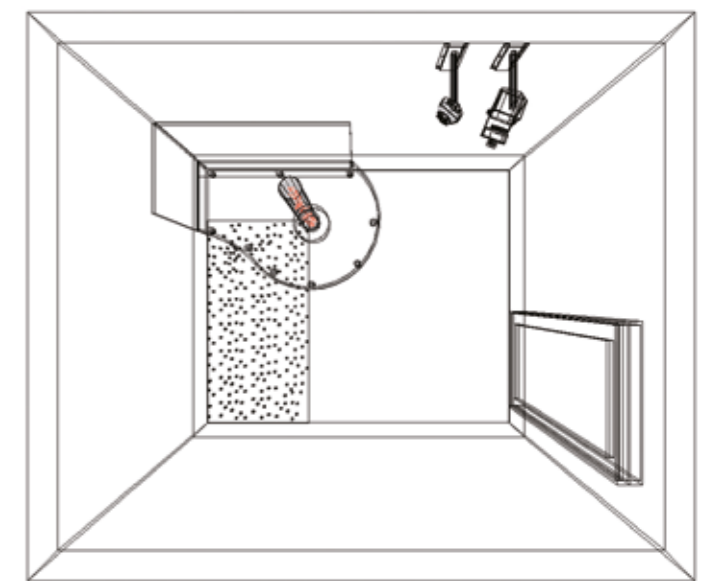

Respiro

The sensory room in the community

Great for improving accessibility at sports and entertainment stadiums, airports, shopping centres, supermarkets or indeed any other venue that can get busy and overwhelming for people with hidden disabilities such as autism or dementia, this compact, low maintenance package provides a safe haven to help users relax, meaning more people can come to, and stay at, your venue. Can be tailored to match your corporate branding or club colours.

Uses

Calming, De-escalation.

For a full list of items included in this package, please see pages 76-83.